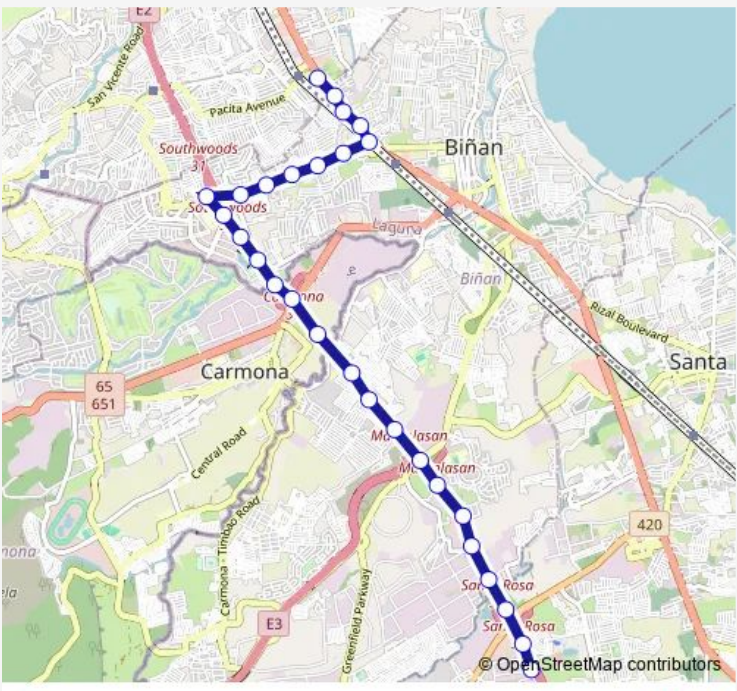

Bus Calamba (TP) - San Pedro, Pacita via Carmona Exit.

[Go to website](#)

Direction
 National Hwy, San Pedro, Manila — South Luzon Expressway, Biñan City, Manila

28 stops

[Open route schedule](#)

- National Hwy, San Pedro, Manila
- National Hwy, Biñan City, Manila
- National Hwy, Biñan City, Manila
- National Hwy, Biñan City, Manila
- National Hwy / Halang Rd, Biñan City, Manila
- Halang Rd, Biñan City, Manila
- Halang Rd, Biñan City, Manila
- Halang Rd, Biñan City, Manila
- Halang Rd, Biñan City, Manila
- Halang Rd, Biñan City, Manila
- South Luzon Expressway, Biñan City, Manila
- South Luzon Expressway, Biñan City, Manila
- South Luzon Expressway, Biñan City, Manila
- South Luzon Expressway, Biñan City, Manila
- South Luzon Expressway, Biñan City, Manila
- South Luzon Expressway, , Camona, Biñan City, Manila
- South Luzon Expressway, Biñan City, Manila
- South Luzon Expressway, Biñan City, Manila
- South Luzon Expressway, Biñan City, Manila
- South Luzon Expressway, Biñan City, Manila

Route schedule

National Hwy, San Pedro, Manila — South Luzon Expressway, Biñan City, Manila

Monday	00:00
Tuesday	00:00
Wednesday	00:00
Thursday	00:00
Friday	00:00
Saturday	00:00
Sunday	00:00

Route info

Direction: National Hwy, San Pedro, Manila

Stops: 28

Trip Duration: 0 hour 52 min

■ Calamba (TP) - San Pedro, Pacita via Carmona Exit. **BusMaps**

Mamplasan overpass / South Luzon Expressway, Biñan City, Manila

South Luzon Expressway, Biñan City, Manila