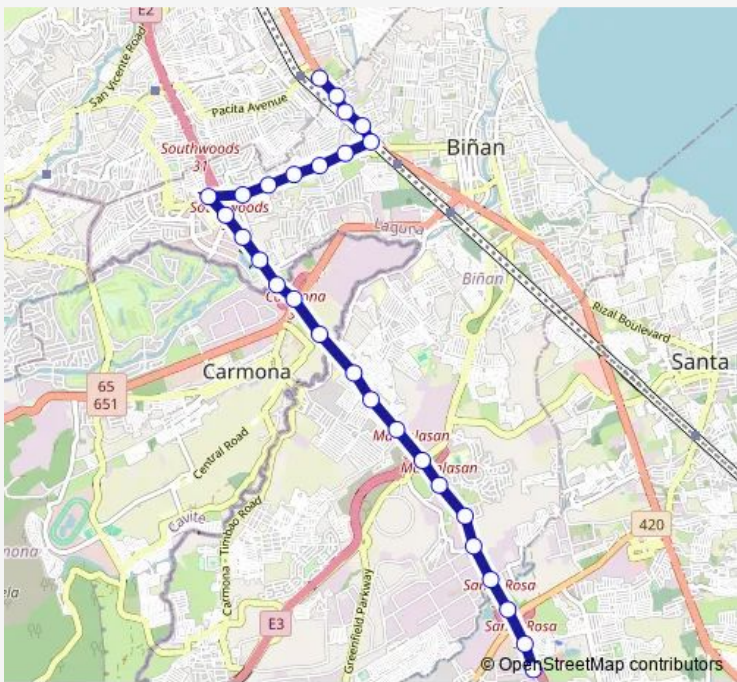

Bus Calamba (TP) - San Pedro, Pacita via Carmona Exit.

[Go to website](#)

Direction
 National Hwy, San Pedro, Manila — South Luzon Expressway, Biñan City, Manila

28 stops

[Open route schedule](#)

- National Hwy, San Pedro, Manila
- National Hwy, Biñan City, Manila
- National Hwy, Biñan City, Manila
- National Hwy, Biñan City, Manila
- National Hwy / Halang Rd, Biñan City, Manila
- Halang Rd, Biñan City, Manila
- Halang Rd, Biñan City, Manila
- Halang Rd, Biñan City, Manila
- Halang Rd, Biñan City, Manila
- Halang Rd, Biñan City, Manila
- South Luzon Expressway, Biñan City, Manila
- South Luzon Expressway, Biñan City, Manila
- South Luzon Expressway, Biñan City, Manila
- South Luzon Expressway, Biñan City, Manila
- South Luzon Expressway, Biñan City, Manila
- South Luzon Expressway, , Camona, Biñan City, Manila
- South Luzon Expressway, Biñan City, Manila
- South Luzon Expressway, Biñan City, Manila
- South Luzon Expressway, Biñan City, Manila
- South Luzon Expressway, Biñan City, Manila

Route schedule

National Hwy, San Pedro, Manila — South Luzon Expressway, Biñan City, Manila

Monday	00:00
Tuesday	00:00
Wednesday	00:00
Thursday	00:00
Friday	00:00
Saturday	00:00
Sunday	00:00

Route info

Direction: National Hwy, San Pedro, Manila

Stops: 28

Trip Duration: 0 hour 52 min

■ Calamba (TP) - San Pedro, Pacita via Carmona Exit. **BusMaps**

Mamplasan overpass / South Luzon Expressway, Biñan City, Manila

South Luzon Expressway, Biñan City, Manila