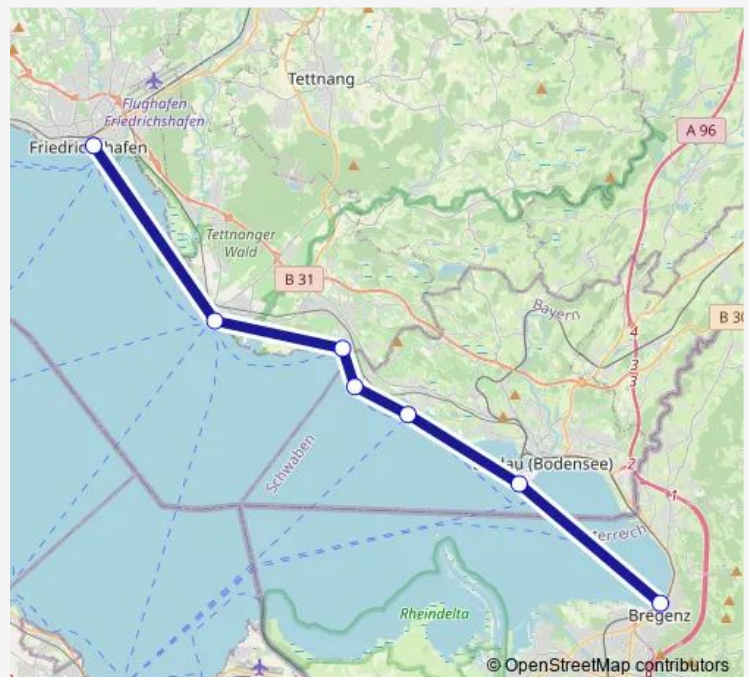

Ferry 134 BAT 134

[Go to website](#)

Direction

Bregenz Hafen — Friedrichshafen Hafen (See)

7 stops

[Open route schedule](#)

Bregenz Hafen

Lindau Hafen

Wasserburg Hafen (Bodensee)

Nonnenhorn Hafen

Kressbronn Hafen

Langenargen Hafen

Friedrichshafen Hafen (See)

Route schedule

Bregenz Hafen — Friedrichshafen Hafen (See)

Monday 16:40

Tuesday 16:40

Wednesday 16:40

Thursday 16:40

Friday 16:40

Saturday 16:40

Sunday 16:40

Route info

Direction: Bregenz Hafen

Stops: 7

Trip Duration: 2 hour 0 min

■ 134 — BAT 134

134 Ferry time schedules and route maps are available in an offline PDF at busmaps.com. Use the busmaps.com website to see live bus times, train schedule or subway schedule, and step-by-step directions for all public transit in Bregenz