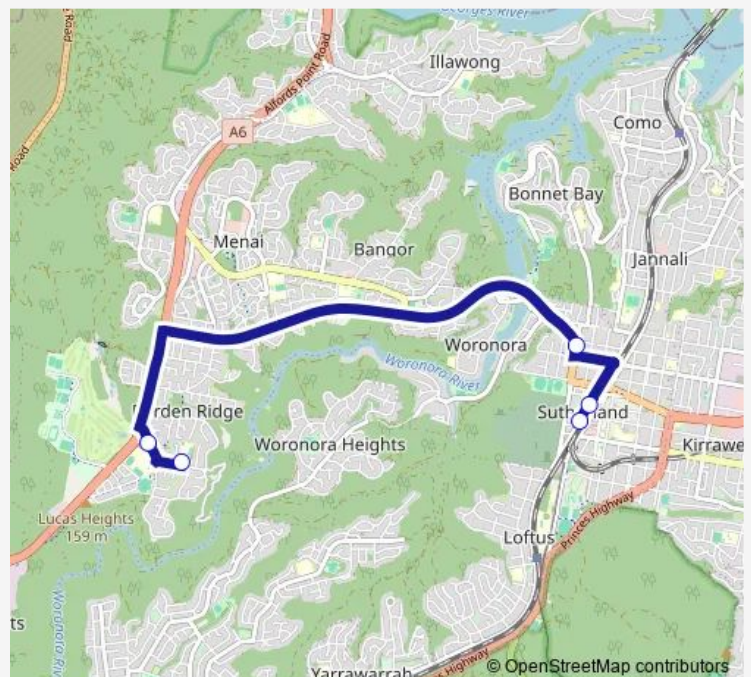

School Bus S023 Sutherland Shire School to Sutherland Station

[Go to website](#)

Direction

Shire Christian School, School Grounds, Allies Rd — Sutherland Station, Stand D

5 stops

[Open route schedule](#)

Shire Christian School, School Grounds, Allies Rd

Old Illawarra Rd Opp Driscoll Pl

Linden St Before River Rd

Sutherland Station, East Pde

Sutherland Station, Stand D

Route schedule

Shire Christian School, School Grounds, Allies Rd — Sutherland Station, Stand D

Monday	14:40
Tuesday	14:40
Wednesday	14:40
Thursday	14:40
Friday	14:40
Saturday	—
Sunday	—

Route info

Direction: Shire Christian School, School Grounds, Allies Rd

Stops: 5

Trip Duration: 0 hour 16 min

S023 School Bus time schedules and route maps are available in an offline PDF at busmaps.com. Use the busmaps.com website to see live bus times, train schedule or subway schedule, and step-by-step directions for all public transit in Sydney

The schedule is provided in the local timezone. Times with "(+1)" indicate departures on the next day.

PDF file created on 2025-01-31

2024 BusMaps.com - All Rights Reserved