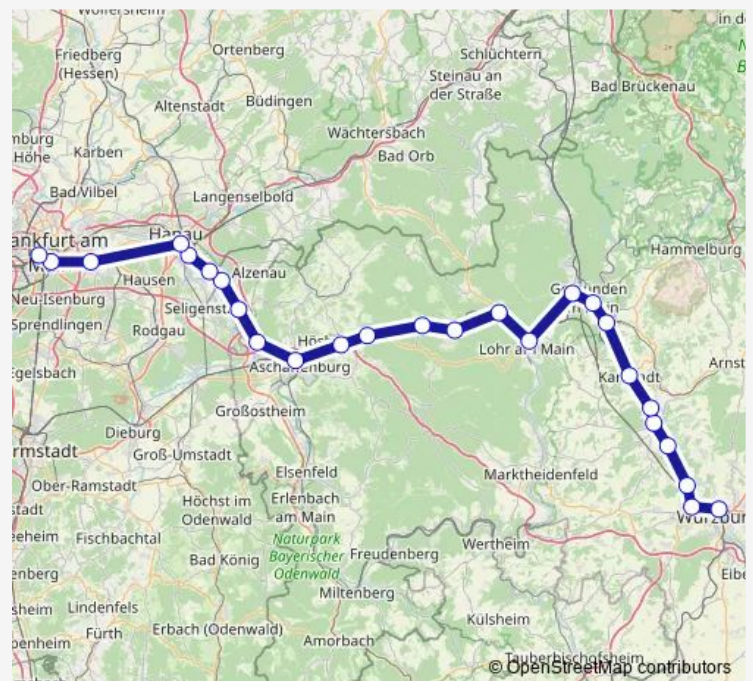

### Route schedule

Aschaffenburg Hbf — Bamberg

Monday 09:50-15:50

Tuesday —

Wednesday —

Thursday —

Friday —

Saturday —

### Route info

Direction: Aschaffenburg Hbf

Stops: 6

Trip Duration: 1 hour 55 min

RE55