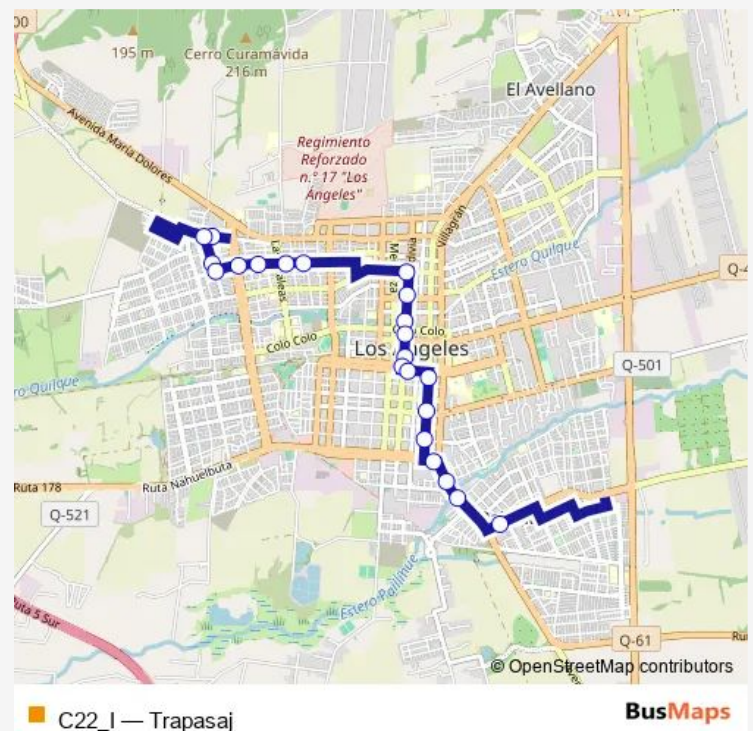

Direction

Camino Las Trancas / Lagunda del Laja — Francisco Encina / Santiago Barrera

22 stops

[Open route schedule](#)

Camino Las Trancas / Lagunda del Laja

Laguna del Laja / Ana Cruchaga

Laguna del Laja / Lago Chungara

Valdivia / Colo Colo

Valdivia / Lautaro

Valdivia / Ricardo Vicuna

Valdivia / Avenida Ricardo Vicuna Sur

Ricardo Vicuna / Bernado O Higgins

Freire / Bulnes

Freire / P. Lynch

Freire / Eleuterio Ramirez

Vicuna Mackenna / Los Carrera

Los Carrera / Maria Auxiliadora

Los Carrera / Edmundo Arellano

Route schedule

Camino Las Trancas / Lagunda del Laja — Francisco Encina / Santiago Barrera

Monday	07:45-19:50
Tuesday	07:45-19:50
Wednesday	07:45-19:50
Thursday	07:45-19:50
Friday	07:45-19:50
Saturday	07:45-19:50
Sunday	07:45-19:50

Route info

Direction: Camino Las Trancas / Lagunda del Laja

Stops: 22

Trip Duration: 0 hour 22 min

C22_I Bus time schedules and route maps are available in an offline PDF at busmaps.com. Use the busmaps.com website to see live bus times, train schedule or subway schedule, and step-by-step directions for all public transit in Los Angeles