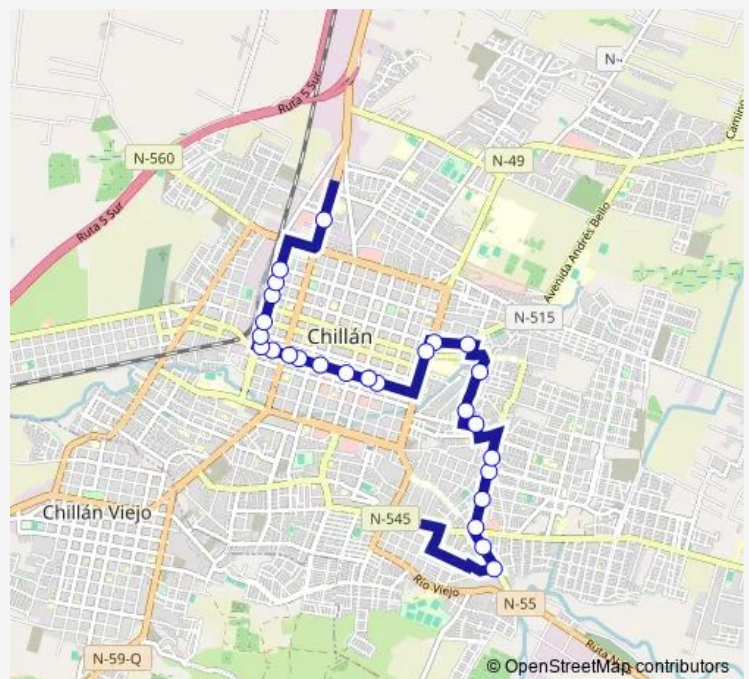

Maipon / Rosas

Maipon / Brasil

Av. Brasil / EL Roble

Route schedule

LOS Huilliches / Diagonal LAS Termas — Av. O Higgins / Pedro Sanmartin

Monday 07:18-21:22

Tuesday 07:18-21:22

Wednesday 07:18-21:22

Thursday 07:18-21:22

Friday 07:18-21:22

Saturday 07:18-21:22

Sunday 07:18-21:22

Route info

Direction: LOS Huilliches / Diagonal LAS Termas

Stops: 26

Trip Duration: 0 hour 23 min

C22_I — Volcanes By Pass

Av. Brasil / Constitucion

Av. Brasil / Bulnes

Av. Brasil / Vega DE Saldias

Av. Brasil / Gamero

Av. O Higgins / Pedro Sanmartin

C22_I Bus time schedules and route maps are available in an offline PDF at busmaps.com. Use the busmaps.com website to see live bus times, train schedule or subway schedule, and step-by-step directions for all public transit in Chillan