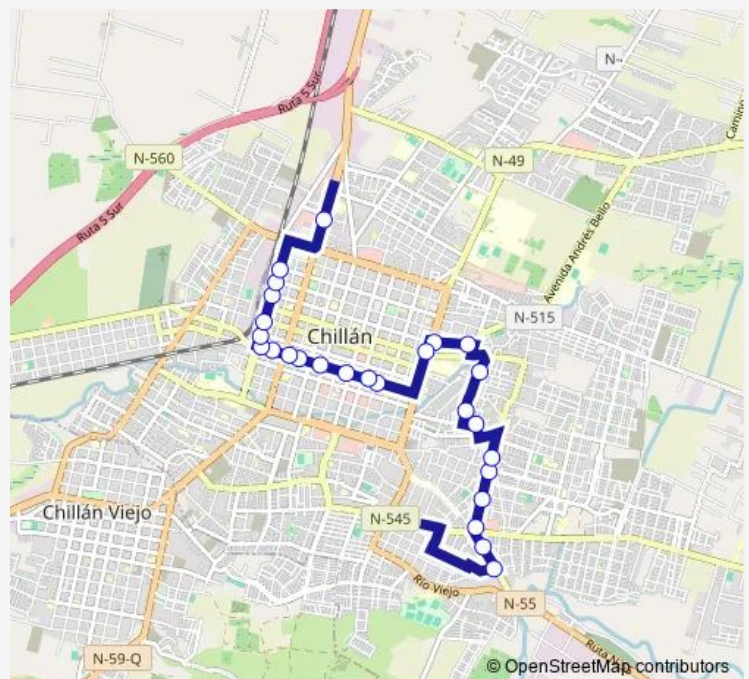

Maipon / Rosas

Maipon / Brasil

Av. Brasil / EL Roble

Route schedule

LOS Huilliches / Diagonal LAS Termas — Av. O Higgins / Pedro Sanmartin

Monday 07:18-21:22

Tuesday 07:18-21:22

Wednesday 07:18-21:22

Thursday 07:18-21:22

Friday 07:18-21:22

Saturday 07:18-21:22

Sunday 07:18-21:22

Route info

Direction: LOS Huilliches / Diagonal LAS Termas

Stops: 26

Trip Duration: 0 hour 23 min

C22_I — Volcanes By Pass

Av. Brasil / Constitucion

Av. Brasil / Bulnes

Av. Brasil / Vega DE Saldias

Av. Brasil / Gamero

Av. O Higgins / Pedro Sanmartin

C22_I Bus time schedules and route maps are available in an offline PDF at busmaps.com. Use the busmaps.com website to see live bus times, train schedule or subway schedule, and step-by-step directions for all public transit in Chillan