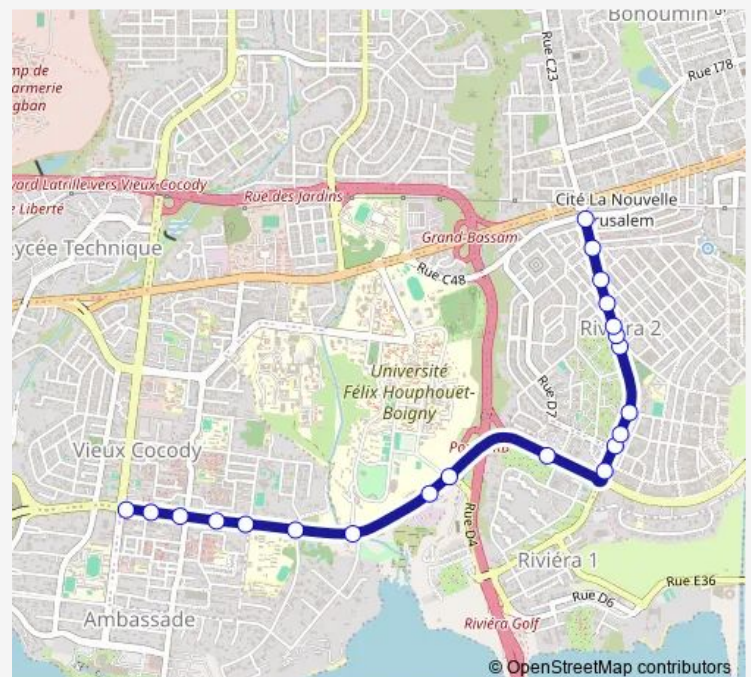

Rond-point Riviera 2

### Route schedule

Saint Jean — Rond-point Riviera 2

Monday	06:00
Tuesday	06:00
Wednesday	06:00
Thursday	06:00
Friday	06:00
Saturday	06:00
Sunday	06:00

### Route info

Direction: Saint Jean

Stops: 21

Trip Duration: 0 hour 25 min

woro woro : Saint Jean ↔ Riviera 2

## Direction

Rond-point Riviera 2 — Saint Jean

23 stops

[Open route schedule](#)

Rond-point Riviera 2

Carrefour Sgbci

Carrefour des prix

Chez Rifat