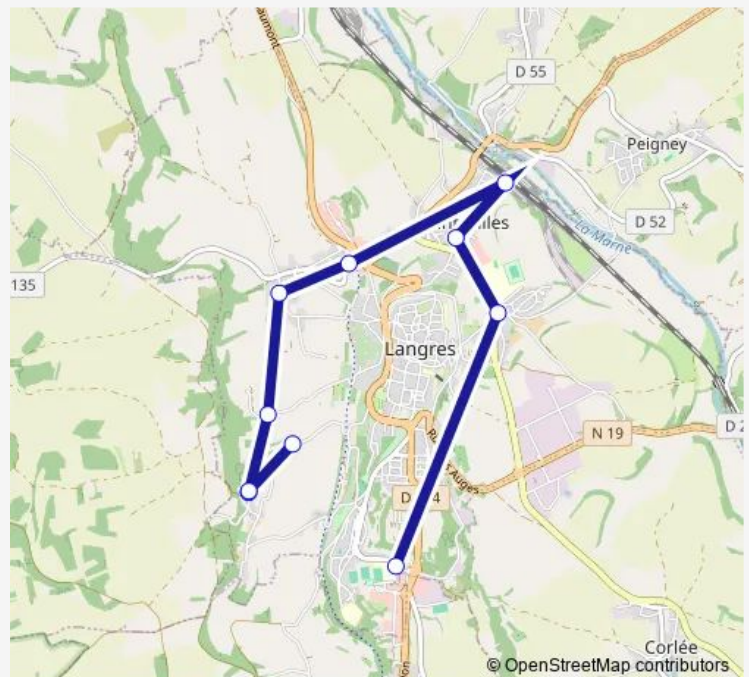

Direction

Lycée Diderot — Buzon BAS Village

10 stops

[Open route schedule](#)

Lycée Diderot

Roises Claudel

Saint Gilles

Gare SnCF

PRÉ Vert

Brévoines Lavoisier

Brévoines Sainte Anne

Buzon Entrée Village

Buzon Centre

Buzon BAS Village

Route schedule

Lycée Diderot — Buzon BAS Village

Monday 18:10

Tuesday 18:10

Wednesday —

Thursday 18:10

Friday 18:10

Saturday —

Sunday —

Route info

Direction: Lycée Diderot

Stops: 10

Trip Duration: 0 hour 26 min

■ LigneB — Langres - Buzon via Gare

LigneB Bus time schedules and route maps are available in an offline PDF at busmaps.com. Use the busmaps.com website to see live bus times, train schedule or subway schedule, and step-by-step directions for all public transit in Langres