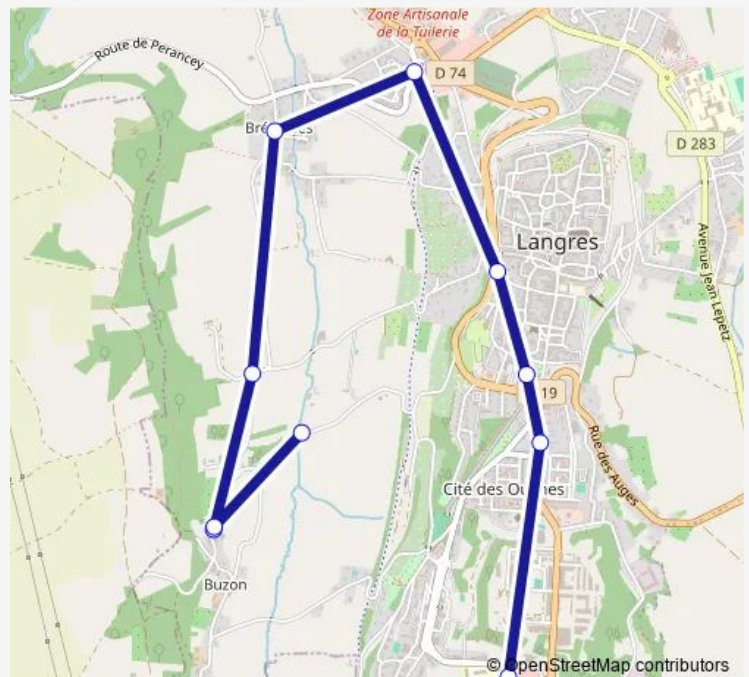

Direction

PRÉ Vert — Place BEL Air

8 stops

[Open route schedule](#)

PRÉ Vert

Brévoines Lavoir

Brévoines Sainte Anne

Buzon Entrée Village

Buzon Centre

Buzon BAS Village

Lycée Diderot

Place BEL Air

Route schedule

PRÉ Vert — Place BEL Air

Monday	07:12
Tuesday	07:12
Wednesday	07:12
Thursday	07:12
Friday	07:12
Saturday	—
Sunday	—

Route info

Direction: PRÉ Vert

Stops: 8

Trip Duration: 0 hour 17 min

Direction

Lycée Diderot — Buzon BAS Village

10 stops

[Open route schedule](#)

Lycée Diderot

Avenue Turenne

Place BEL Air

Boulière

PRÉ Vert

Brévoines Lavoir

Brévoines Sainte Anne

Buzon Entrée Village

Buzon Centre