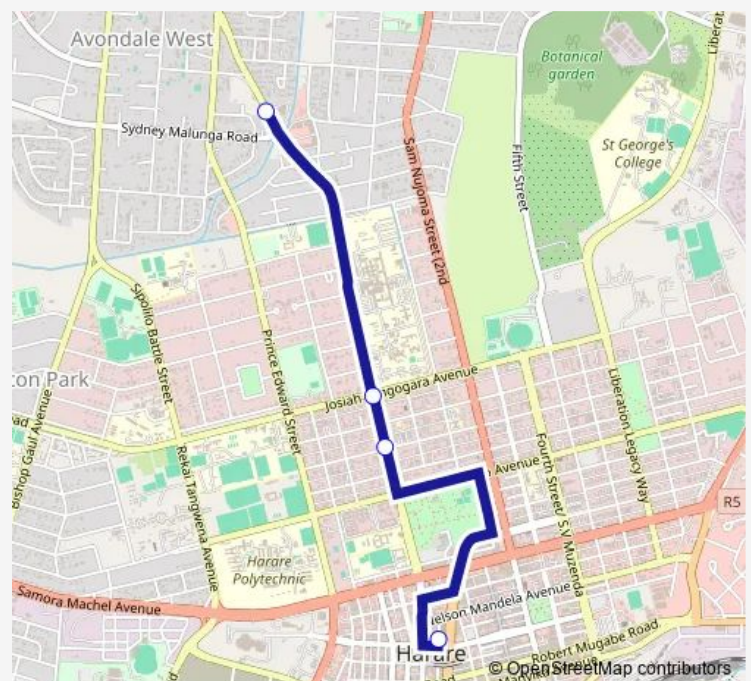

### Direction

Rezende Rank — Avondale Shops

4 stops

[Open route schedule](#)

Rezende Rank

Corner Baines Avenue and Leopold Takawira Street

Tongogara

Avondale Shops

### Route schedule

Rezende Rank — Avondale Shops

Monday	13:41
Tuesday	13:41
Wednesday	13:41
Thursday	13:41
Friday	13:41
Saturday	13:41
Sunday	13:41

### Route info

Direction: Rezende Rank

Stops: 4

Trip Duration: 0 hour 23 min

Leopold Takawira Hub to Avondale Shops

Communal Taxi Service time schedules and route maps are available in an offline PDF at [busmaps.com](https://busmaps.com). Use the [busmaps.com](https://busmaps.com) website to see live bus times, train schedule or subway schedule, and step-by-step directions for all public transit in Harare