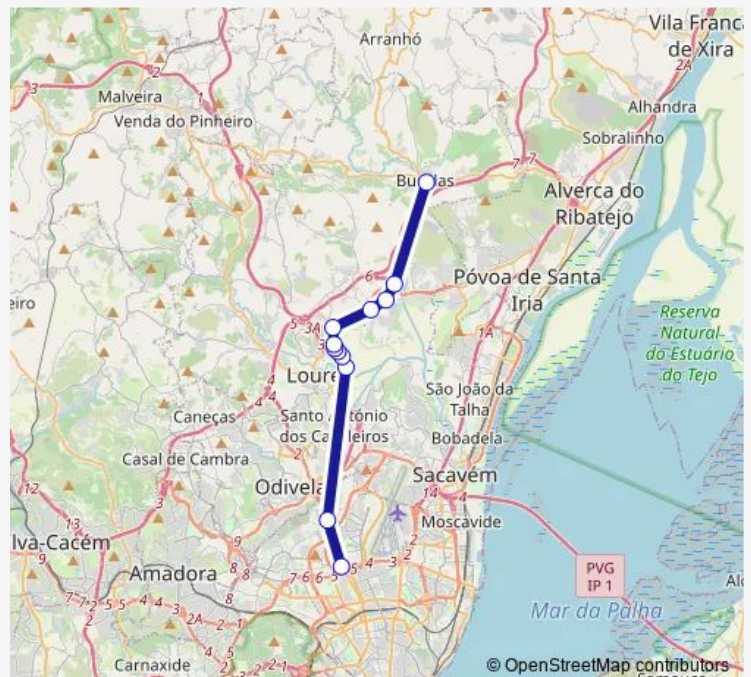

Friday 07:05-20:20

Saturday 08:15

Sunday —

Route info

Direction: Lisboa (Campo Grande)

Stops: 12

Trip Duration: 0 hour 30 min

■ 344 - Lisboa (Campo Grande) - Bucelas