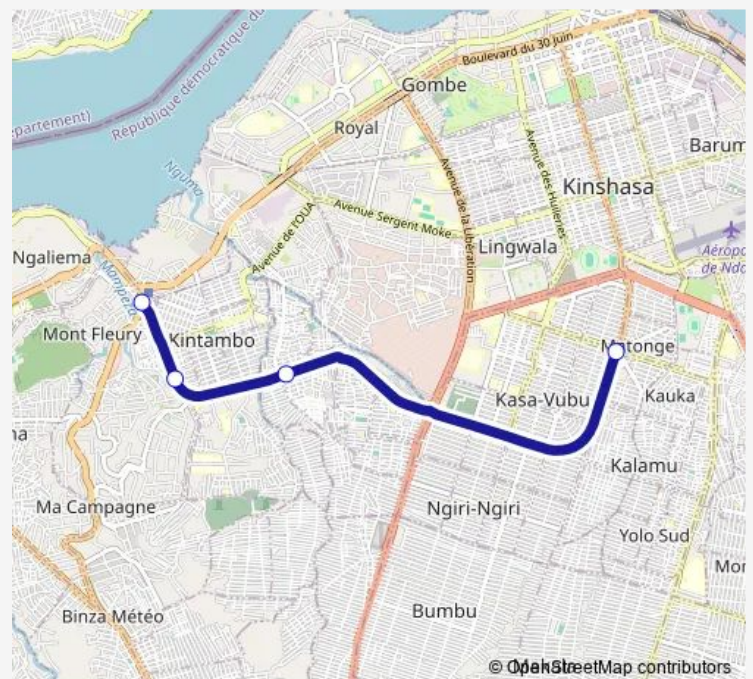

Friday 07:35

Saturday —

Sunday —

Route info

Direction: unknown

Stops: 4

Trip Duration: 0 hour 29 min

■ Victoire_TO _ Kitambo Magasin

Direction

unknown — unknown

5 stops

[Open route schedule](#)

unknown

unknown

unknown

unknown

unknown

Route schedule

unknown — unknown

Monday	08:10
Tuesday	08:10
Wednesday	08:10
Thursday	08:10
Friday	08:10
Saturday	—
Sunday	—

Route info

Direction: unknown

Stops: 5

Trip Duration: 0 hour 37 min