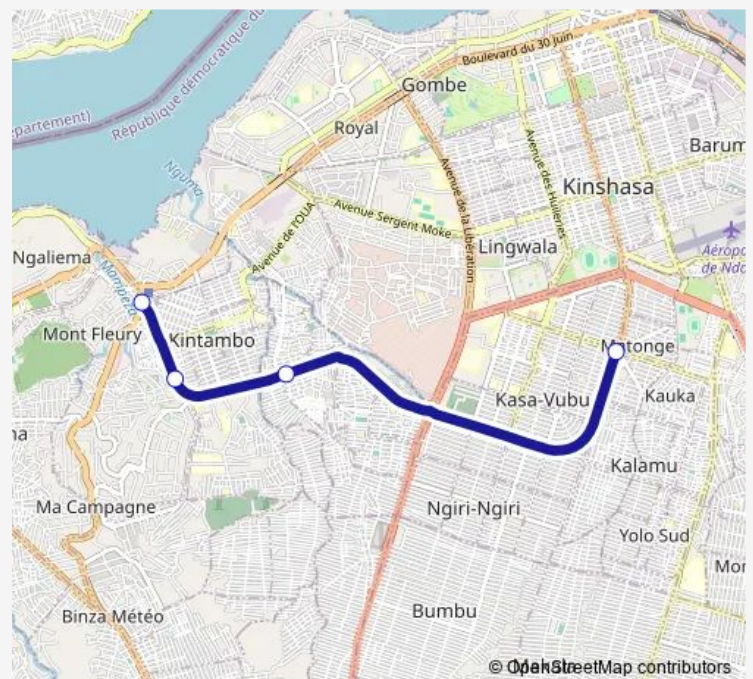

unknown

unknown

Route schedule

unknown — unknown

Monday 07:35

Tuesday 07:35

Wednesday 07:35

Thursday 07:35

Friday 07:35

Saturday —

Sunday —

Route info

Direction: unknown

Stops: 4

Trip Duration: 0 hour 29 min

■ Victoire_TO _ Kitambo Magasin

Direction

unknown — unknown

5 stops

[Open route schedule](#)

unknown

unknown

unknown

unknown

unknown

Route schedule

unknown — unknown

Monday	08:10
Tuesday	08:10
Wednesday	08:10
Thursday	08:10
Friday	08:10
Saturday	—
Sunday	—

Route info

Direction: unknown

Stops: 5

Trip Duration: 0 hour 37 min