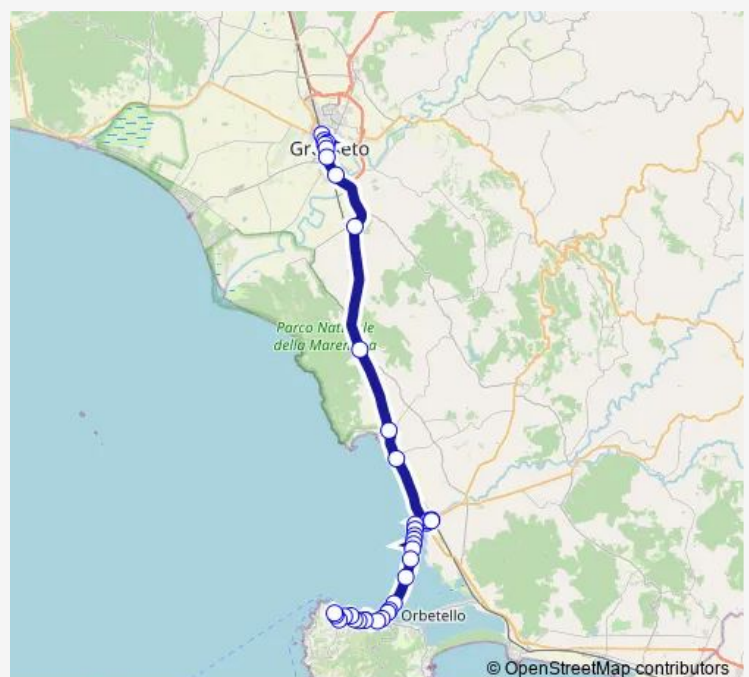

Wednesday 06:40

Thursday 06:40

Friday 06:40

Saturday —

Sunday —

Route info

Direction: Grosseto F.S.

Stops: 36

Trip Duration: 0 hour 56 min

1fp — Porto S.Stefano-Albinia-Grosseto-Marina-Castiglione D. Pescaia-Follonica

Campeggio Village

Campeggio Comunale Giannella

Giannella Lido

Nettuno

Giannella

Giannella Villa Ambra