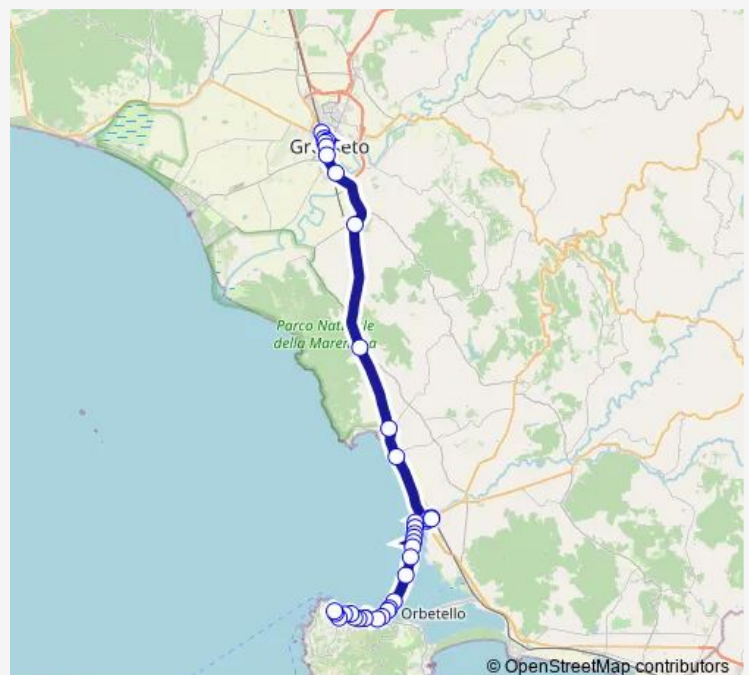

### Route schedule

Grosseto F.S. — P. S.Stefano Lungomare Navigatori

Monday 06:40

Tuesday 06:40

Wednesday 06:40

Thursday 06:40

Friday 06:40

Saturday —

### Route info

Direction: Grosseto F.S.

Stops: 36

Trip Duration: 0 hour 56 min

Campeggio Village

Campeggio Comunale Giannella

Giannella Lido

Nettuno