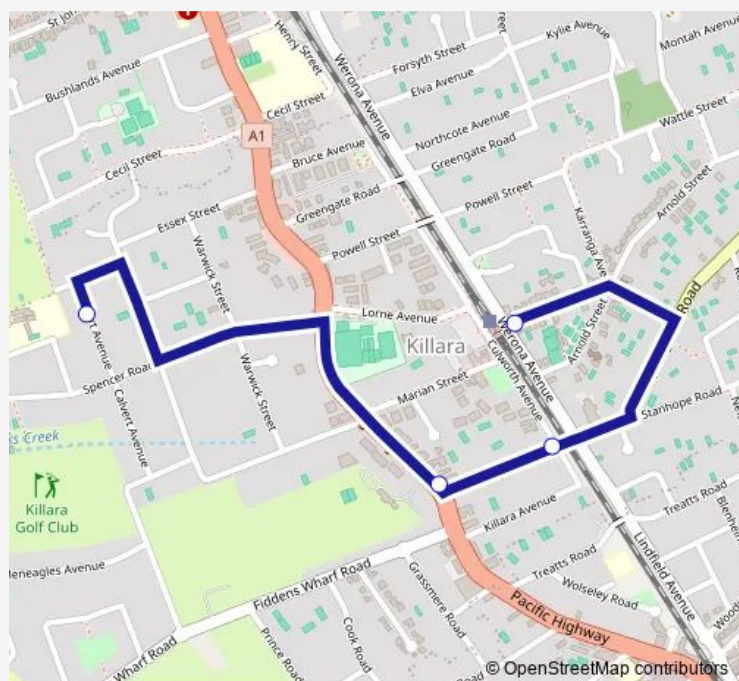

School Bus 9120 Calvert Av before Fitzroy St, Killara to Killara Station

[Go to website](#)

Direction

Calvert Av Before Fitzroy St — Killara Station, Locksley St

4 stops

[Open route schedule](#)

Calvert Av Before Fitzroy St

Pacific Hwy At Stanhope Rd

Stanhope Rd At Culworth Av

Killara Station, Locksley St

Route schedule

Calvert Av Before Fitzroy St — Killara Station, Locksley St

Monday 15:33

Tuesday 15:33

Wednesday 15:33

Thursday 15:33

Friday —

Saturday —

Sunday —

Route info

Direction: Calvert Av Before Fitzroy St

Stops: 4

Trip Duration: 0 hour 9 min