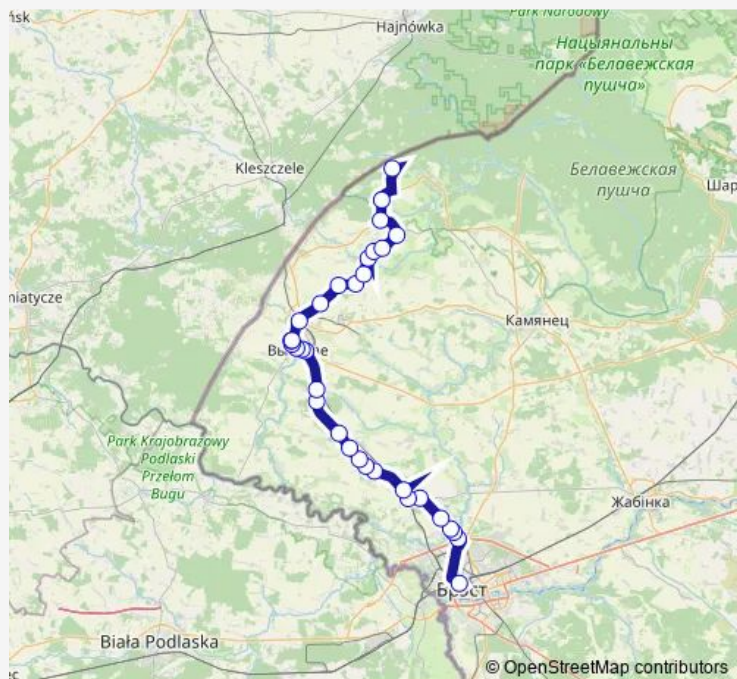

Bus 390 (Брест - Бобинка)

[Go to website](#)

Direction

Аўтавакзал Брэст — Бабінка

33 stops

[Open route schedule](#)

Аўтавакзал Брэст

Рынькаўка

Цюхінічы

Амбулаторыя

Кавярдзякі пав.

Малыя Матыкалы

Большие Мотыкалы

Нехалсты пав.

Ракавіца пав.

Малыя Шчытнікі пав.

Щитники Большие поворот

Вялікія Шчытнікі пав.

Кустынь

Аздараўленчы цэнтр Вярба

Плянта

Больница

Автастанция

Цэнтр

Школа

Высокое Ас

Мсо

Route schedule

Аўтавакзал Брэст — Бабінка

Monday 07:10-14:40

Tuesday —

Wednesday 07:10-14:40

Thursday —

Friday 07:10-14:40

Saturday 07:10-14:40

Sunday —

Route info

Direction: Аўтавакзал Брэст

Stops: 33

Trip Duration: 2 hour 1 min

■ 390 (Брест - Бобинка)

BusMaps