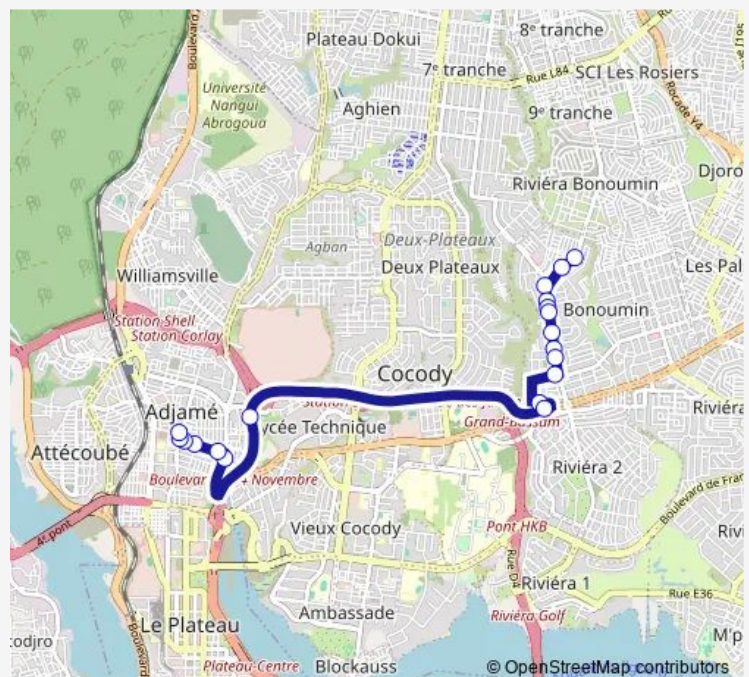

Gare en haut

Route schedule

Attoban camp — Gare en haut

Monday 06:00

Tuesday 06:00

Wednesday 06:00

Thursday 06:00

Friday 06:00

Saturday 06:00

Sunday 06:00

Route info

Direction: Attoban camp

Stops: 19

Trip Duration: 0 hour 21 min

■ gbaka : Adjamé gare en haut ↔ Cocody Attoban Camp

Direction

Gare en haut — Attoban camp

23 stops

[Open route schedule](#)

Gare en haut

Grand Marché Adjamé

Eglise Saint Michel

Eglise Méthodiste

Carrefour Dallas