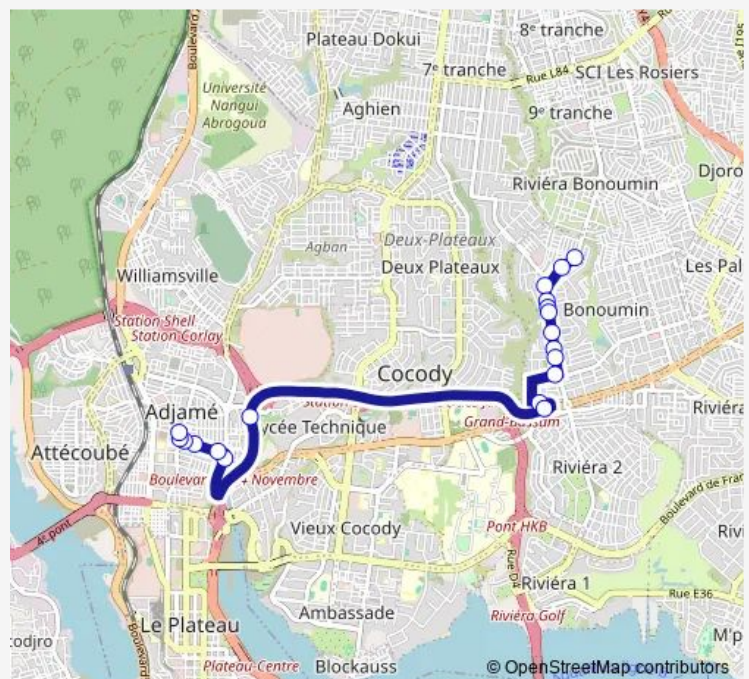

### Route schedule

Attoban camp — Gare en haut

Monday 06:00

Tuesday 06:00

Wednesday 06:00

Thursday 06:00

Friday 06:00

Saturday 06:00

### Route info

Direction: Attoban camp

Stops: 19

Trip Duration: 0 hour 21 min

gbaka : Adjamé gare en haut ↔ Cocody Attoban Camp