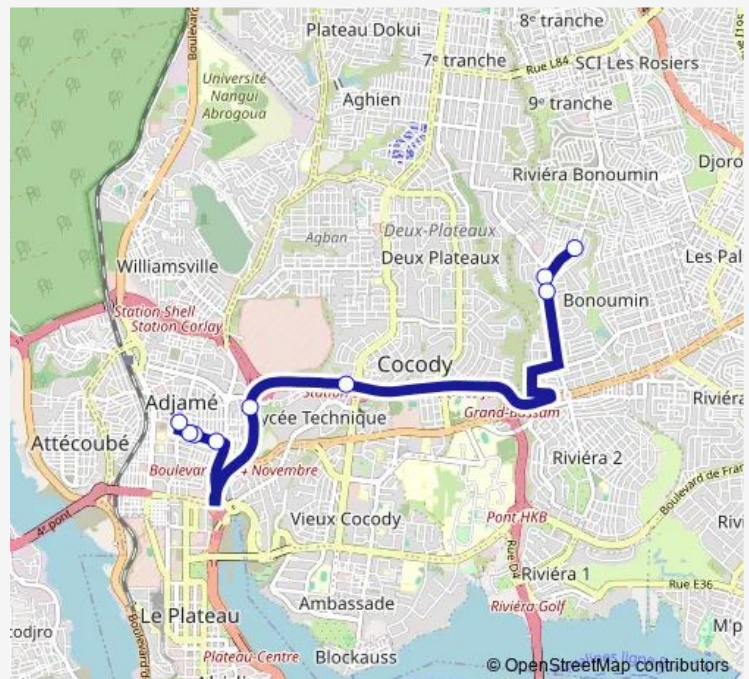

Bus gbaka : Adjamé gare en haut ↔ Cocody Attoban Camp

[Go to website](#)

Direction

Attoban camp — Gare en haut

9 stops

[Open route schedule](#)

Attoban camp

Pharmacie Saint Bernard

Carrefour Garage

2ème pont

Adjamé Liberté

Maternité

Complexe

Marché Gouro

Gare en haut

Route schedule

Route info

Direction: Attoban camp

Stops: 9

Trip Duration: 0 hour 35 min

gbaka : Adjamé gare en haut ↔ Cocody Attoban Camp

Direction

Gare en haut — Attoban camp

11 stops

[Open route schedule](#)

Gare en haut

André Malraux

Pharmacie Saint ange

Doraville

Manhattan Suite

Jules Ferry

Polyclinique Sacré-Coeur