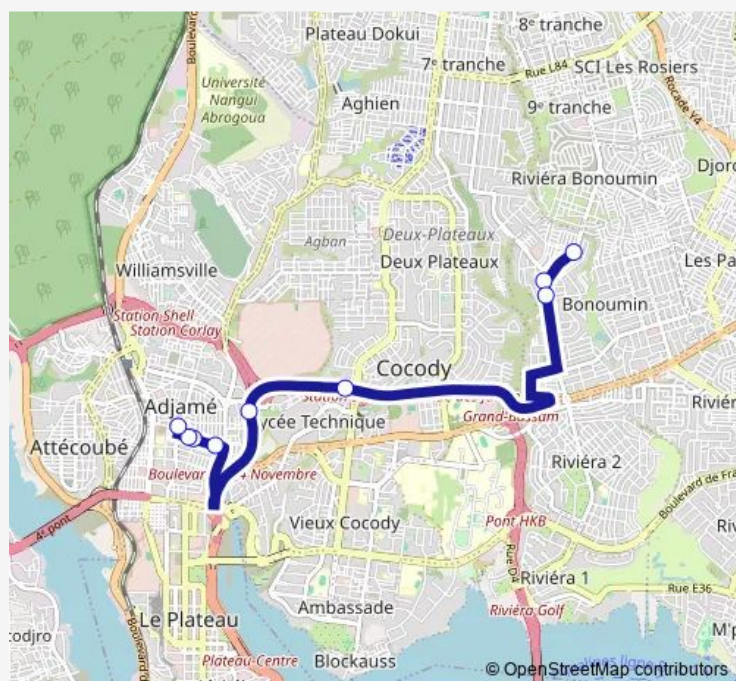

Bus gbaka : Adjamé gare en haut ↔ Cocody Attoban Camp

[Go to website](#)

Direction

Attoban camp — Gare en haut

9 stops

[Open route schedule](#)

Attoban camp

Pharmacie Saint Bernard

Carrefour Garage

2ème pont

Adjamé Liberté

Maternité

Complexe

Marché Gouro

Gare en haut

Route schedule

Attoban camp — Gare en haut

Monday 06:00

Tuesday 06:00

Wednesday 06:00

Thursday 06:00

Friday 06:00

Saturday 06:00

Sunday 06:00

Route info

Direction: Attoban camp

Stops: 9

Trip Duration: 0 hour 35 min

gbaka : Adjamé gare en haut ↔ Cocody Attoban Camp

Direction

Gare en haut — Attoban camp

11 stops