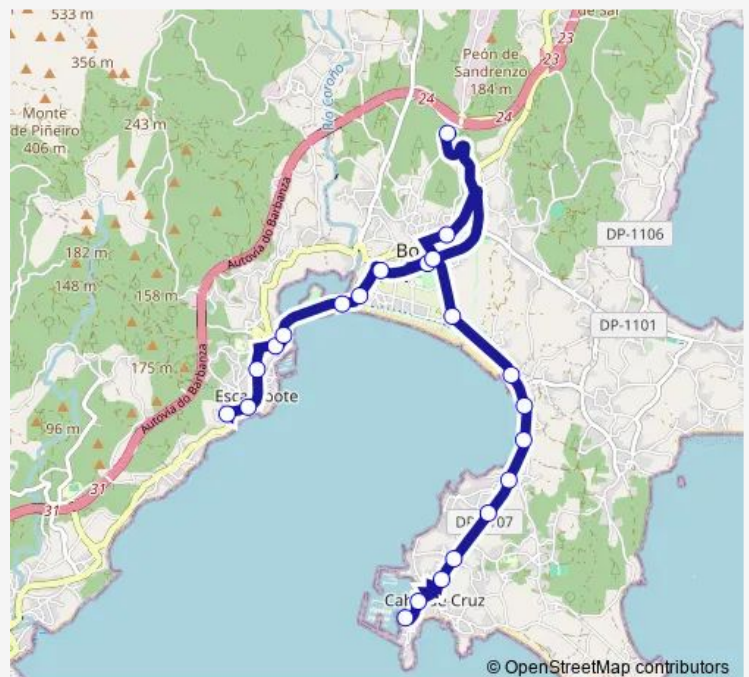

Escarabotiño

Agramuiña

Peralto

Coroño

Avenida Compostela

Anduriña/Regueira

Cachada

Boiro

Thursday 08:30

Friday 08:30

Saturday —

Sunday —

Route info

Direction: Pontellón

Stops: 22

Trip Duration: 0 hour 22 min

■ Xg847022 — Pontellón-Boiro-Espiñeira-Cabo de Cruz

Xg847022 Bus time schedules and route maps are available in an offline PDF at busmaps.com. Use the busmaps.com website to see live bus times, train schedule or subway schedule, and step-by-step directions for all public transit in Boiro