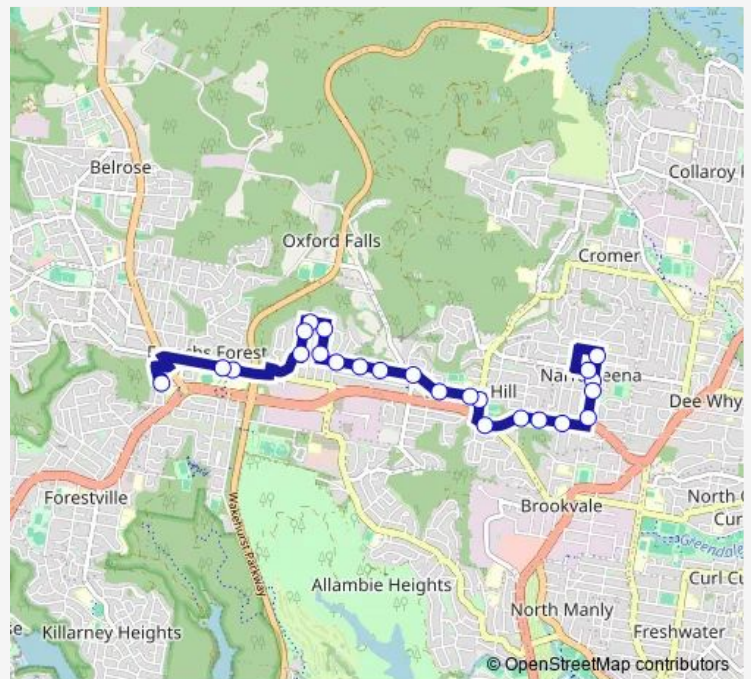

Warringah Rd Opp Mckillop Rd

Warringah Rd Before Willandra Rd

Willandra Rd Opp Beacon Hill Memorial Hall

Tristram Rd Opp Beacon Hill Public School

Tristram Rd Opp Boyer Rd

Tristram Rd Opp Holy Trinity Anglican Church

Iris St Before Jones St

Iris St Opp Karabah Pl

Iris St At Patanga Rd

Paxton St After Iris St

Paxton St At Valley View Way

Poulton Pde Before Romford Rd

Romford Rd At Robyn Av

Route schedule

St John's Primary School, Alfred St — Frenchs Forest Public School, Sorlie Pl

Monday	15:04
Tuesday	15:04
Wednesday	15:04
Thursday	15:04
Friday	15:04
Saturday	—
Sunday	—

Route info

Direction: St John's Primary School, Alfred St

Stops: 24

Trip Duration: 0 hour 28 min

Romford Rd At Iris St

Nth Beaches Hospital, Frenchs Forest Rd

The Forest High School, Frenchs Forest Rd, Stand C

Frenchs Forest Public School, Sorlie Pl

751n School Bus time schedules and route maps are available in an offline PDF at [busmaps.com](https://busmaps.com). Use the [busmaps.com](https://busmaps.com) website to see live bus times, train schedule or subway schedule, and step-by-step directions for all public transit in Sydney