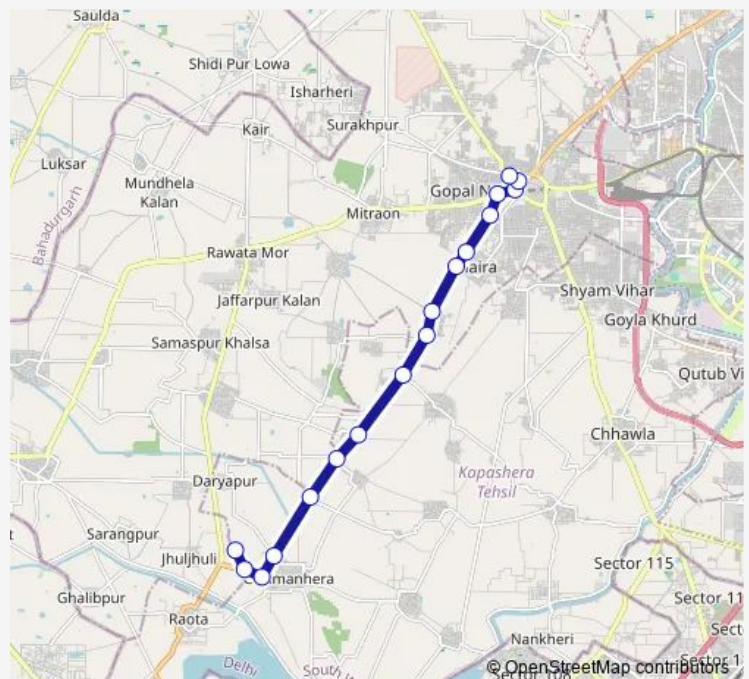

### Route schedule

Ghuman Hera Depot 1 — Najafgarh Terminal

Monday 04:50-19:14

Tuesday 04:50-19:14

Wednesday 04:50-19:14

Thursday 04:50-19:14

Friday 04:50-19:14

Saturday 04:50-19:14

### Route info

Direction: Ghuman Hera Depot 1

Stops: 17

Trip Duration: 0 hour 48 min

■ AIR-08stldown

Bus time schedules and route maps are available in an offline PDF at [busmaps.com](https://busmaps.com). Use the [busmaps.com](https://busmaps.com) website to see live bus times, train schedule or subway schedule, and step-by-step directions for all public transit in New Delhi