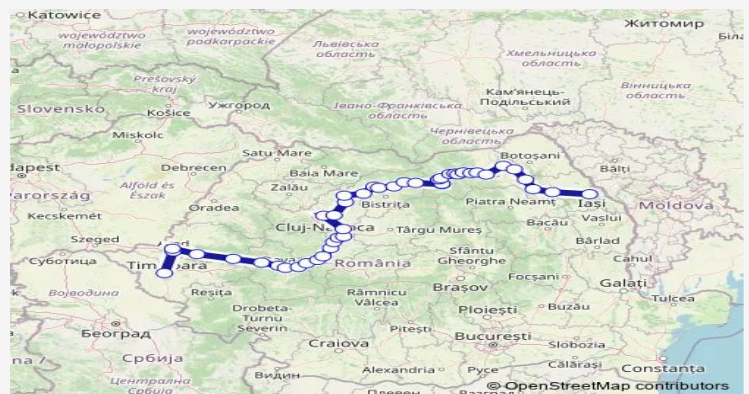

Wednesday 14:51

Thursday 14:51

Friday 14:51

Saturday 14:51

Sunday 14:51

Route info

Direction: Timișoara Nord

Stops: 44

Trip Duration: 17 hour 22 min

Războieni

Câmpia Turzii

Cluj Napoca

Apahida

Gherla

Dej Calatori

Beclean pe Someș