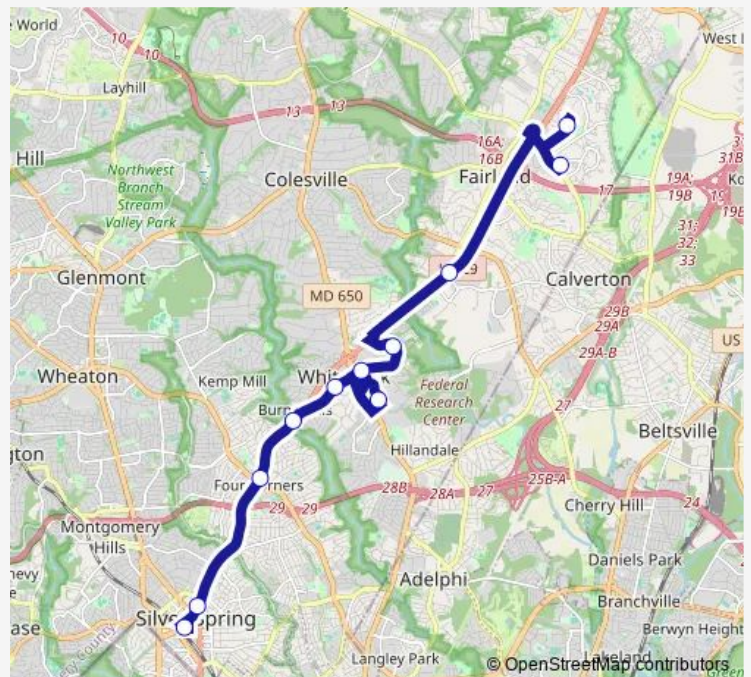

Saturday 05:40-00:25⁺¹

Sunday 05:40-00:25⁺¹

Route info

Direction: Silver Spring Station & BAY 229

Stops: 11

Trip Duration: 0 hour 37 min

FLASH — Flash-Silver Spring-Burtonsville

Direction

Silver Spring Station & BAY 229 — Burtonsville Park & Ride &

6 stops

[Open route schedule](#)

Silver Spring Station & BAY 229

Fenton ST Northbound &

Four Corners Northbound &

Burnt Mills Northbound &

Tech RD Northbound &

Saturday —

Sunday —

Route info

Direction: Silver Spring Station & BAY 229

Stops: 6

Trip Duration: 0 hour 38 min

Direction

Burtonsville Park & Ride & — Silver Spring Station & BAY 229

[Open route schedule](#)

Briggs Chaney Park & Ride &

Castle Blvd &

Tech RD Southbound &

April Lane Southbound &

White OAK Southbound &

Federal Drug Administration FDA &

OAK Leaf Southbound &