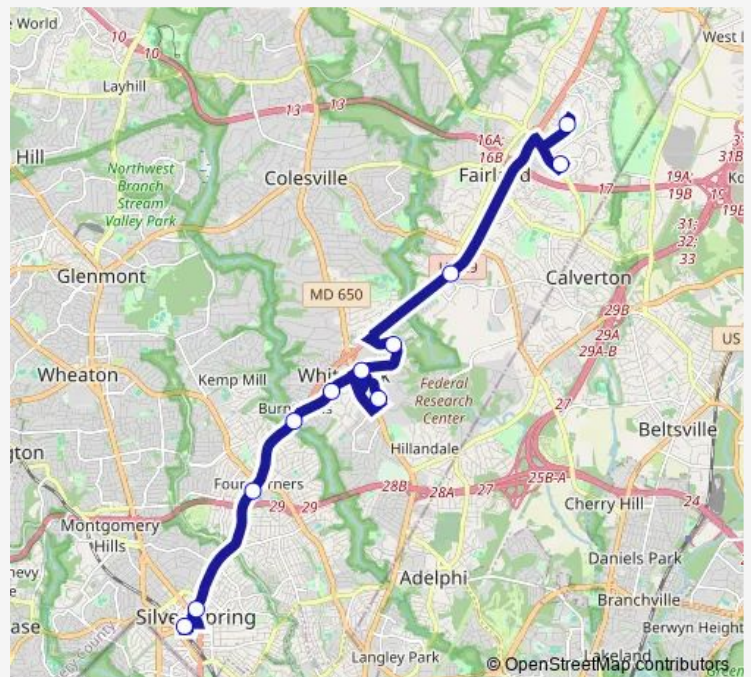

Saturday 05:40-00:25⁺¹

Sunday 05:40-00:25⁺¹

Route info

Direction: Silver Spring Station & BAY 229

Stops: 11

Trip Duration: 0 hour 39 min

Flash — Flash-Silver Spring-Burtonsville

Direction

Silver Spring Station & BAY 229 — Burtonsville Park & Ride &

6 stops

[Open route schedule](#)

Silver Spring Station & BAY 229

Fenton ST Northbound &

Four Corners Northbound &

Burnt Mills Northbound &

Tech RD Northbound &

Saturday —

Sunday —

Route info

Direction: Silver Spring Station & BAY 229

Stops: 6

Trip Duration: 0 hour 29 min

Direction

Burtonsville Park & Ride & — Silver Spring Station & BAY 229

[Open route schedule](#)

Briggs Chaney Park & Ride &

Castle Blvd &

Tech RD Southbound &

April Lane Southbound &

White OAK Southbound &

Federal Drug Administration FDA &

OAK Leaf Southbound &