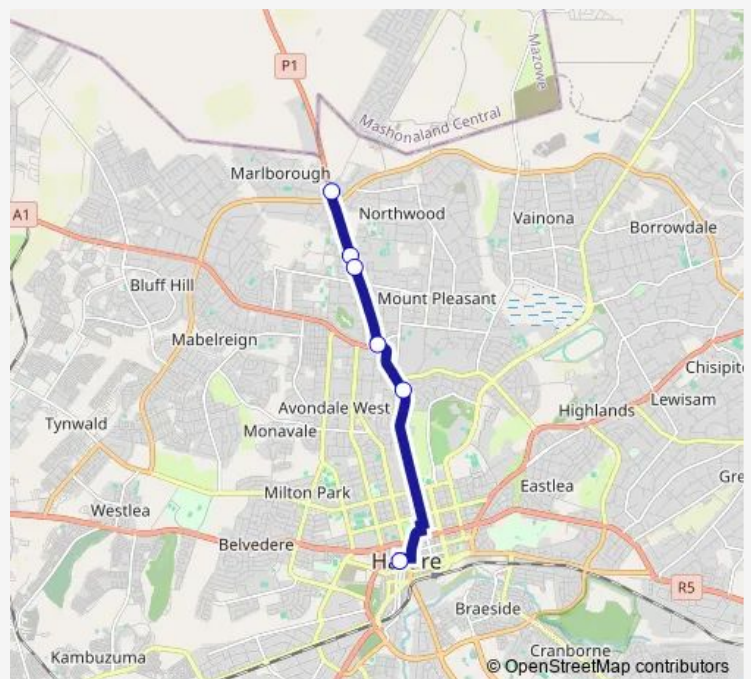

Communal Taxi Service Mt Pleasant Heights Bus Stop to Copacabana Rank

[Go to website](#)

Direction

Malborough Police Station — Copacabana Rank

6 stops

[Open route schedule](#)

Malborough Police Station

Mt Pleasant Business Park Bus Stop

Corner Hillary Road and Sam Nujoma Street

Corner Lomagundi Road & Sam Nujoma Street

Kfc, Belgravia

Copacabana Rank

Route schedule

Malborough Police Station — Copacabana Rank

Monday	11:02
Tuesday	11:02
Wednesday	11:02
Thursday	11:02
Friday	11:02
Saturday	11:02
Sunday	11:02

Route info

Direction: Malborough Police Station

Stops: 6

Trip Duration: 0 hour 28 min

 Mt Pleasant Heights Bus Stop to Copacabana Rank

Communal Taxi Service time schedules and route maps are available in an offline PDF at busmaps.com. Use the busmaps.com website to see live bus times, train schedule or subway schedule, and step-by-step directions for all public transit in Harare