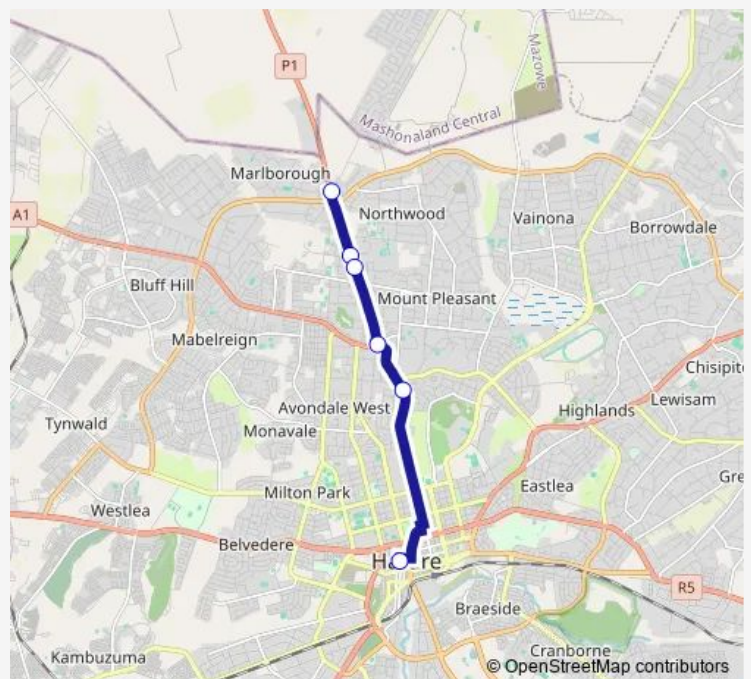

Communal Taxi Service Mt Pleasant Heights Bus Stop to Copacabana Rank

[Go to website](#)

Direction

Malborough Police Station — Copacabana Rank

6 stops

[Open route schedule](#)

Malborough Police Station

Mt Pleasant Business Park Bus Stop

Corner Hillary Road and Sam Nujoma Street

Corner Lomagundi Road & Sam Nujoma Street

Kfc, Belgravia

Copacabana Rank

Route schedule

Malborough Police Station — Copacabana Rank

Monday	11:02
Tuesday	11:02
Wednesday	11:02
Thursday	11:02
Friday	11:02
Saturday	11:02
Sunday	11:02

Route info

Direction: Malborough Police Station

Stops: 6

Trip Duration: 0 hour 28 min

 Mt Pleasant Heights Bus Stop to Copacabana Rank

Communal Taxi Service time schedules and route maps are available in an offline PDF at busmaps.com. Use the busmaps.com website to see live bus times, train schedule or subway schedule, and step-by-step directions for all public transit in Harare