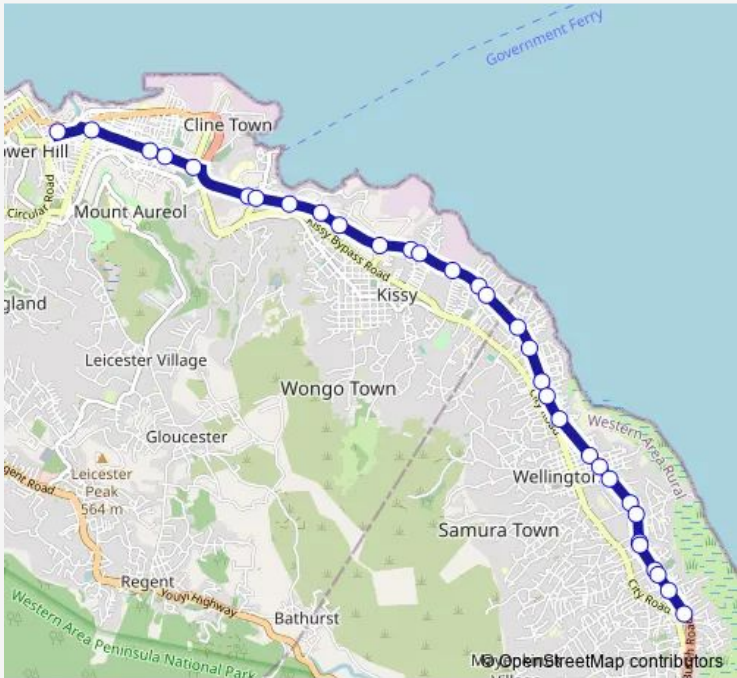

Direction
 Sackville Street — Calaba Town
 32 stops
[Open route schedule](#)

- Sackville Street
- Mountain Cut
- Savage Square
- Dan Street
- Ungun
- Ferry Junction
- Ferry Junction
- J.Mata
- Elina
- Total Filling Station
- Shell Filling Station
- Locust Garage
- Locust Steps
- Texaco
- Wesleyan
- Grass Field
- Porte Junction
- Central Mosque
- Mission
- Haha Fatmata
- Congo Water Street

Route schedule
 Sackville Street — Calaba Town

Monday	08:32-17:20
Tuesday	08:32-17:20
Wednesday	08:32-17:20
Thursday	08:32-17:20
Friday	08:32-17:20
Saturday	13:46
Sunday	13:46

Route info
 Direction: Sackville Street
 Stops: 32
 Trip Duration: 0 hour 38 min

■ Sackville Street to Calabatown **BusMaps**

Caulker Street

Palmer Street

Joshua

Slpmb

S. L.P.M.B Wellington

Ydm

Sayenu Street & Bai Bureh Road