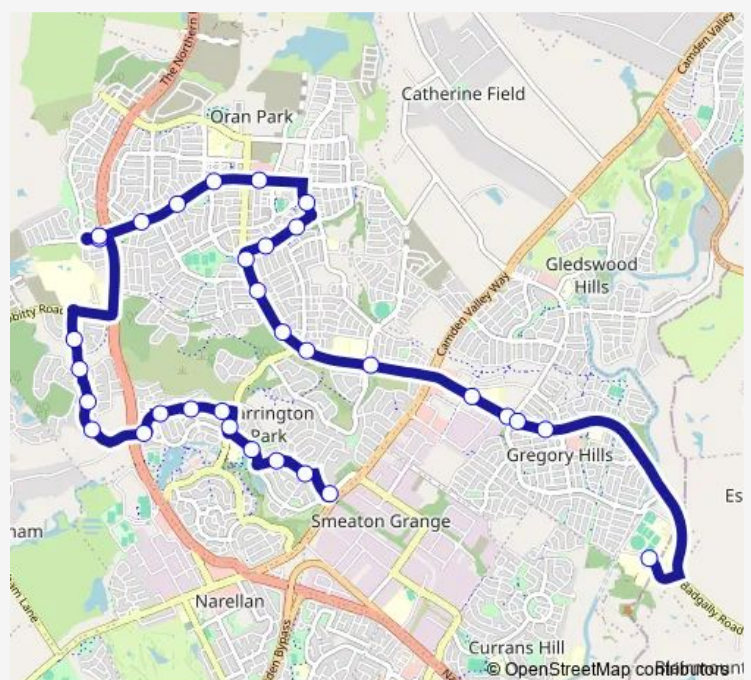

Hillside Dr At Royal George Dr

Governor Dr At Keys Pl

Governor Dr After Flintlock Dr

Michelia Club, Governor Dr

Governor Dr At Underwood Cct

Charles Mcintosh Pwy After The Northern Rd

Charles Mcintosh Pkwy Before The Northern Rd

Monday 07:19

Tuesday 07:19

Wednesday 07:19

Thursday 07:19

Friday —

Saturday —

Sunday —

Route info

Direction: Sir Warwick Fairfax Dr Opp Harrinson Av

Stops: 32

Trip Duration: 0 hour 42 min

6058 — Oran Park to St Gregory's College

South Cct Opp Gibson St

Oran Park Dr After South Cct

Oran Park Dr Opp Dan Cleary Dr