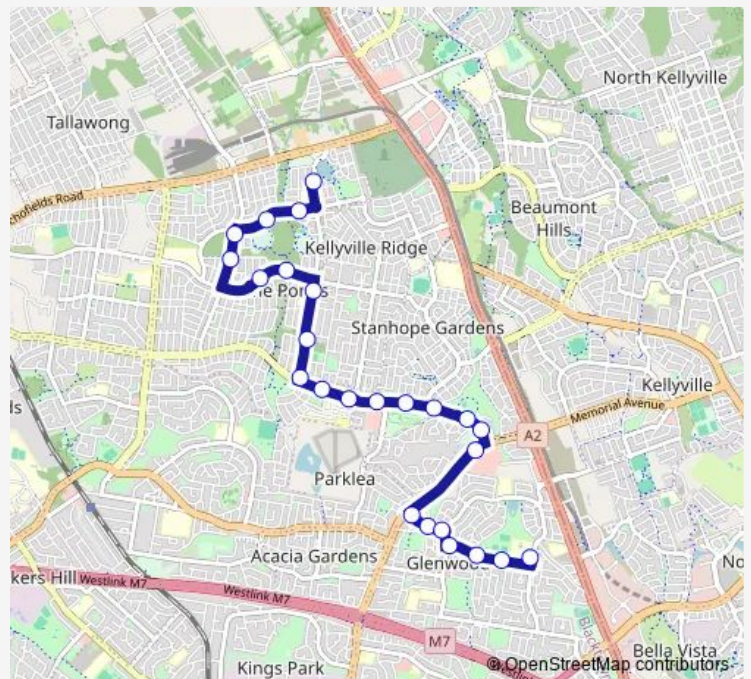

School Bus 6058 The Ponds Bvd at Schofields Rd to Glenwood Hs

[Go to website](#)

Direction

The Ponds Bvd At Camomile St — Glenwood High School, Bus Bay

25 stops

[Open route schedule](#)

- The Ponds Bvd At Camomile St
- Greenview Pde After Watercress St
- Greenview Pde Opp 112
- Ridgeline Dr At Eumina St
- Ridgeline Dr At Estuary Cres
- Riverbank Dr At Lagoon St
- Riverbank Dr Before Shimmer Pl
- The Ponds Bvd Opp John Palmer Public School
- The Ponds Bvd Opp Levy Cres
- The Ponds Bvd Before Stanhope Pkwy
- Stanhope Pkwy At Fyfe Rd
- Stanhope Pkwy Before Conrad Rd
- Stanhope Pkwy Opp Stanhope Village Shopping Centre
- Stanhope Pkwy Opp Blacktown Leisure Centre Stanhope
- Stanhope Pkwy After Perfection Av
- Connections Community Development, Stanhope Pkwy
- Stanhope Pkwy After Blacksmith Cl
- Stanhope T-Way
- Sorrento Dr After Sunnyholt Rd
- Sorrento Dr After Dare St

Route schedule

The Ponds Bvd At Camomile St — Glenwood High School, Bus Bay

Monday	08:09
Tuesday	08:09
Wednesday	08:09
Thursday	08:09
Friday	08:09
Saturday	—
Sunday	—

Route info

Direction: The Ponds Bvd At Camomile St

Stops: 25

Trip Duration: 0 hour 25 min

6058 — The Ponds Bvd at Schofields Rd to Glenwood Hs

Sorrento Dr At Glenwood Park Dr

Forman Av Opp Arrowsmith St

Forman Av Opp Packsaddle St

Glenwood Reserve, Forman Av