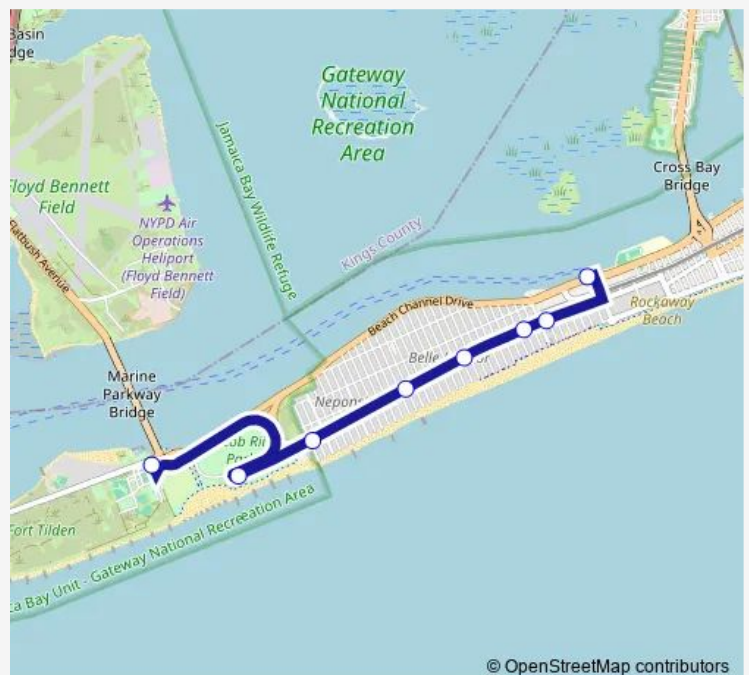

Bus RWS Rockaway West

[Go to website](#)

Direction

Beach Channel Dr/B. 108th St — Jacob Riis Park Road/Bath House

2 stops

[Open route schedule](#)

Beach Channel Dr/B. 108th St

Jacob Riis Park Road/Bath House

Route schedule

Beach Channel Dr/B. 108th St — Jacob Riis Park Road/Bath House

Monday	—
Tuesday	—
Wednesday	—
Thursday	—
Friday	—
Saturday	09:01-20:39
Sunday	09:01-20:39

Route info

Direction: Beach Channel Dr/B. 108th St

Stops: 2

Trip Duration: 0 hour 13 min

© OpenStreetMap contributors

RWS — Rockaway West

BusMaps

Direction

Beach Channel Dr/B. 108th St — Rockaway Point Blvd/B.
169th St

2 stops

Thursday 05:16-21:20

Friday 05:16-21:20

Saturday —

Sunday —

Route info

Direction: Beach Channel Dr/B. 108th St

Stops: 2

Trip Duration: 0 hour 15 min