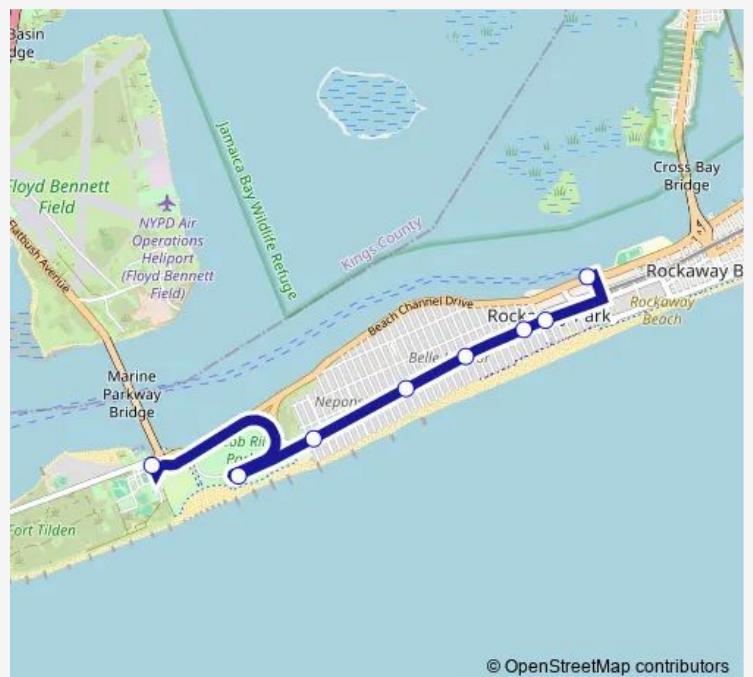

Bus Rws Rockaway West

[Go to website](#)

Direction

Beach Channel Dr/B. 108th St — Jacob Riis Park Road/Bath House

2 stops

[Open route schedule](#)

Beach Channel Dr/B. 108th St

Jacob Riis Park Road/Bath House

Route schedule

Beach Channel Dr/B. 108th St — Jacob Riis Park Road/Bath House

Monday	—
Tuesday	—
Wednesday	—
Thursday	—
Friday	—
Saturday	09:01-20:39
Sunday	09:01-20:39

Route info

Direction: Beach Channel Dr/B. 108th St

Stops: 2

Trip Duration: 0 hour 13 min

© OpenStreetMap contributors

Direction

Beach Channel Dr/B. 108th St — Rockaway Point Blvd/B.
169th St

2 stops

[Open route schedule](#)

Beach Channel Dr/B. 108th St

Saturday —

Sunday —

Route info

Direction: Beach Channel Dr/B. 108th St

Stops: 2

Trip Duration: 0 hour 15 min

Direction

Rockaway Point Blvd/B. 169th St — Beach Channel Dr/B. 108th St