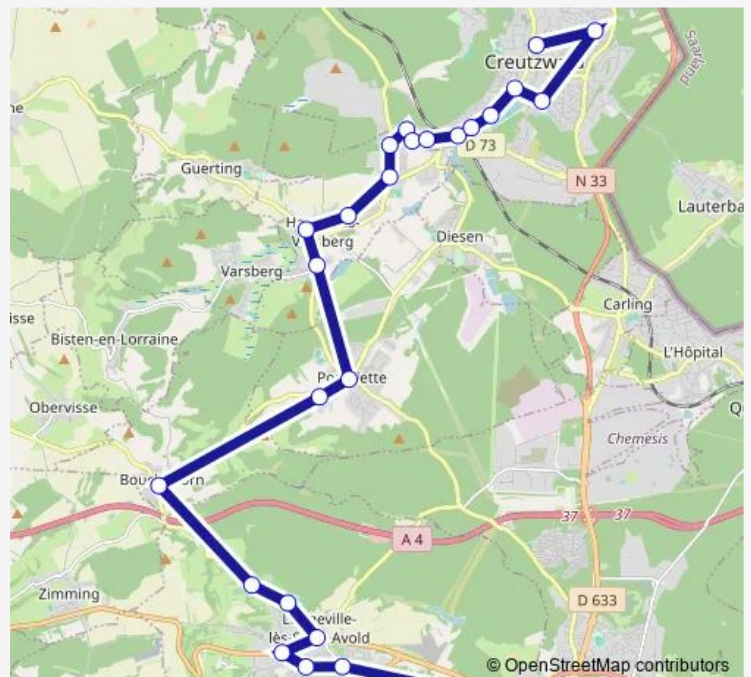

Creutzwald - Residence Neuland

Creutzwald - Parc

Creutzwald - Piscine

Creutzwald - Gare Routiere

Route schedule

Saint-Avold - Gare Routiere — Creutzwald - Gare Routiere

Monday 13:30-17:30

Tuesday 13:30-17:30

Wednesday 13:30-17:30

Thursday 13:30-17:30

Friday 13:30-17:30

Saturday —

Sunday —

Route info

Direction: Saint-Avold - Gare Routiere

Stops: 14

Trip Duration: 0 hour 31 min

57R007 — Creutzwald / Saint Avold

Direction

Creutzwald - Lycee Mayer — Saint-Avoid - Gare Routiere

29 stops

[Open route schedule](#)

Creutzwald - Lycee Mayer

Creutzwald - College Cousteau