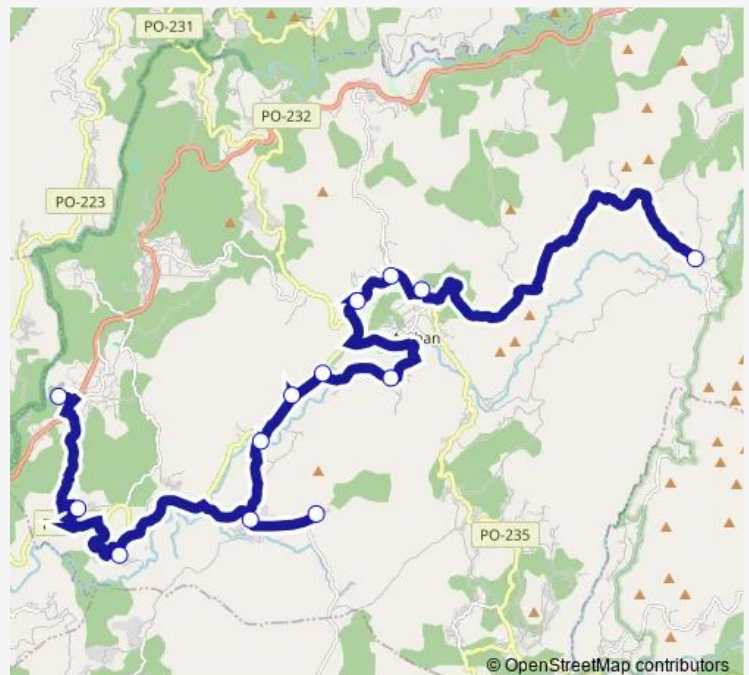

Friday 08:11

Saturday —

Sunday —

**Route info**

Direction: Caroi

Stops: 13

Trip Duration: 0 hour 59 min

■ Xg835039 — IES de Cotobade-Caroi

## Direction

IES de Cotobade — Caroi

13 stops

[Open route schedule](#)

IES de Cotobade

Vilanova Alto

Almofrey

Plazoleta (Borela)