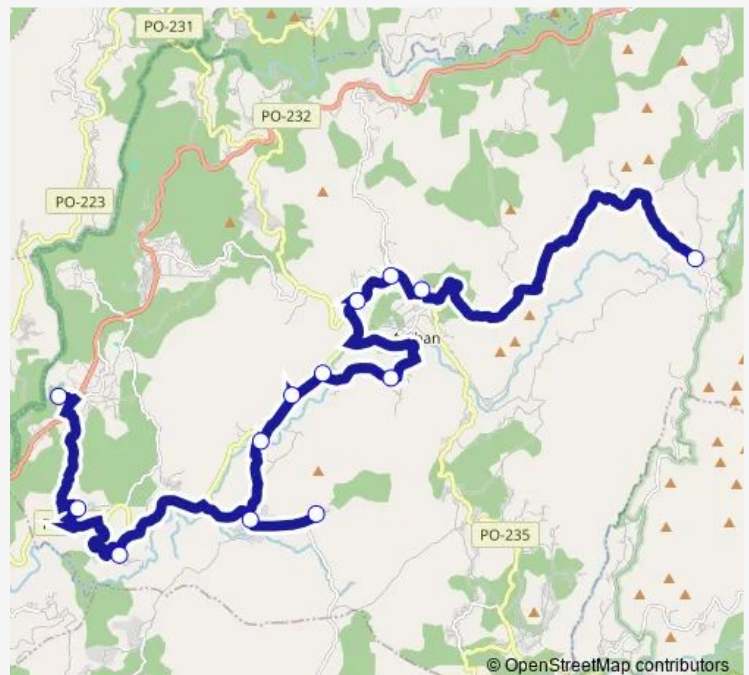

## Route schedule

Caroi — IES de Cotobade

Monday 08:11

Tuesday 08:11

Wednesday 08:11

Thursday —

Friday 08:11

Saturday —

## Route info

Direction: Caroi

Stops: 13

Trip Duration: 0 hour 59 min

■ XG835039 — IES de Cotobade-Caroi

**BusMaps**