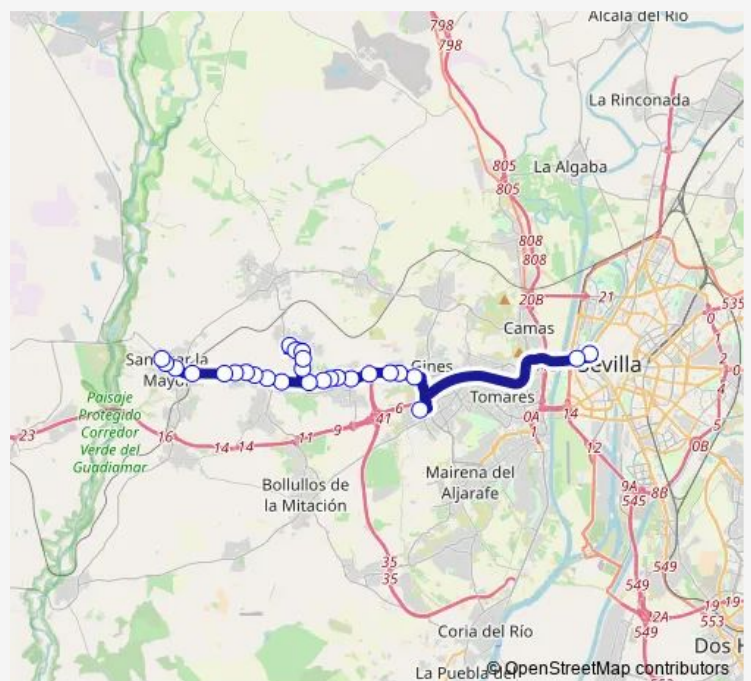

Saturday

13:00-18:30

Sunday

—

Route info

Direction: Plaza De Armas

Stops: 29

Trip Duration: 0 hour 50 min