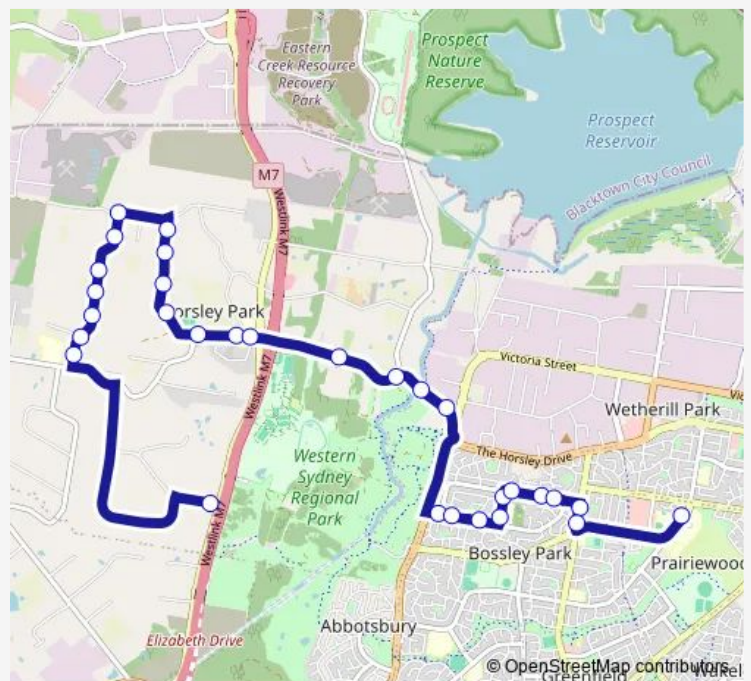

School Bus 9060 Horsley Park to Prairiewood High School via Bossley Park

[Go to website](#)

**Direction**

Abbotsbury Dr After Wallgrove Rd — Prairie Vale Rd Opp Fairfield Hosp

30 stops

[Open route schedule](#)

Arundel Rd After Burley Rd

Arundle Rd Opp 125

74-80 Arundle Rd

30-38 Arundle Rd

The Horsley Dr Opp Horsley Park Shops

The Horsley Dr Opp Marion Primary School

Horsley Park Public School, The Horsley Dr

Golf Driving Range, The Horsley Dr

Tuesday 07:28

Wednesday 07:28

Thursday 07:28

Friday 07:28

Saturday —

Sunday —

Route info

Direction: Abbotsbury Dr After Wallgrove Rd

Stops: 30

Trip Duration: 0 hour 31 min

9060 — Horsley Park to Prairiewood High School via Bossley Park

Bossley Rd Opp Kanuka St

Bossley Rd Before Marconi Rd

Marconi Rd Opp Bossley Park Public School

Marconi Rd Before Quarry Rd