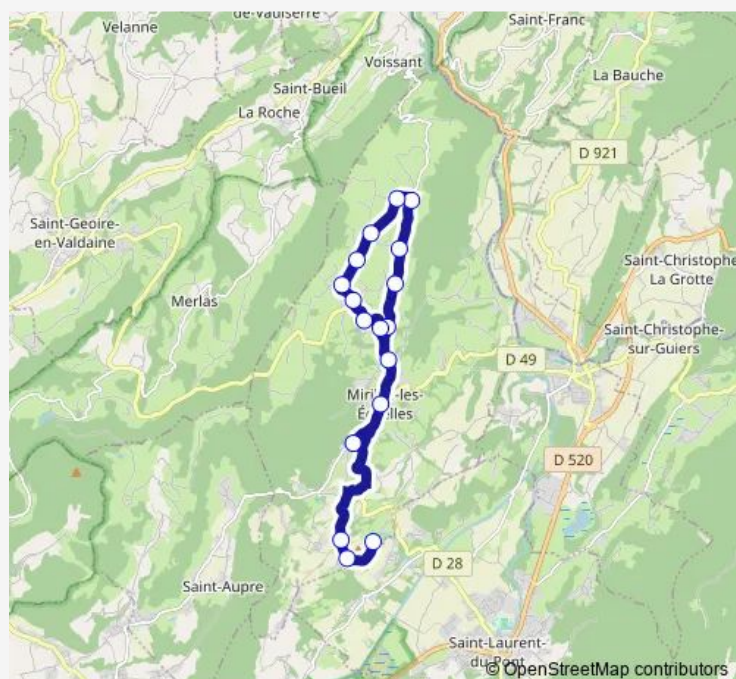

LA Michaliere

LE Grand Cossert

LE Grand Cossert Bas

LA Combe

LE Perron

Hlm

Eglise

Route schedule

LES Baches — Eglise

Monday 07:55

Tuesday 07:55

Wednesday —

Thursday 07:55

Friday 07:55

Saturday —

Sunday —

Route info

Direction: LES Baches

Stops: 17

Trip Duration: 0 hour 25 min

Pmira — Primaires Miribel LES Echelles

Pmira Bus time schedules and route maps are available in an offline PDF at busmaps.com. Use the busmaps.com website to see live bus times, train schedule or subway schedule, and step-by-step directions for all public transit in Miribel-les-Echelles