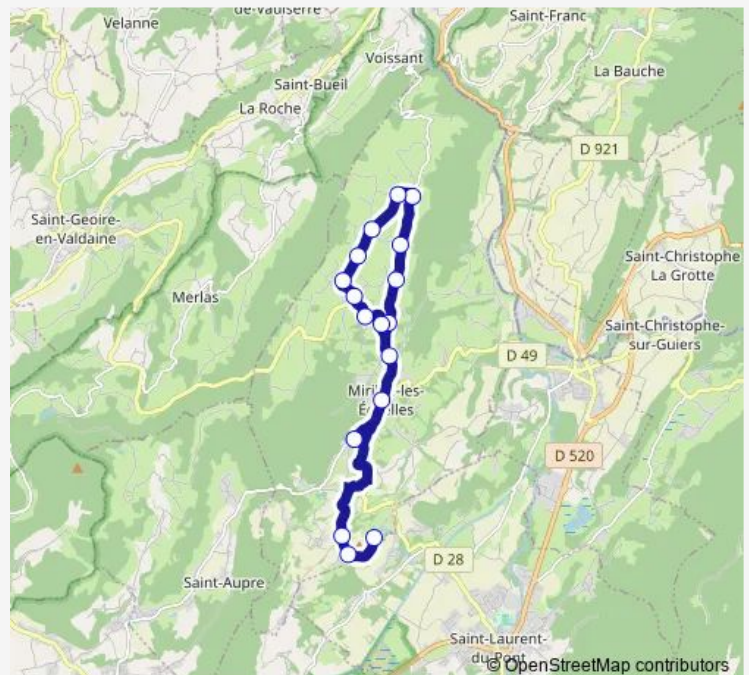

LA Michaliere

LE Grand Cossert

LE Grand Cossert Bas

LA Combe

LE Perron

Hlm

Eglise

Route schedule

LES Baches — Eglise

Monday 07:55

Tuesday 07:55

Wednesday —

Thursday 07:55

Friday 07:55

Saturday —

Sunday —

Route info

Direction: LES Baches

Stops: 17

Trip Duration: 0 hour 25 min

PMIRA Bus time schedules and route maps are available in an offline PDF at busmaps.com. Use the busmaps.com website to see live bus times, train schedule or subway schedule, and step-by-step directions for all public transit in Miribel-les-Echelles