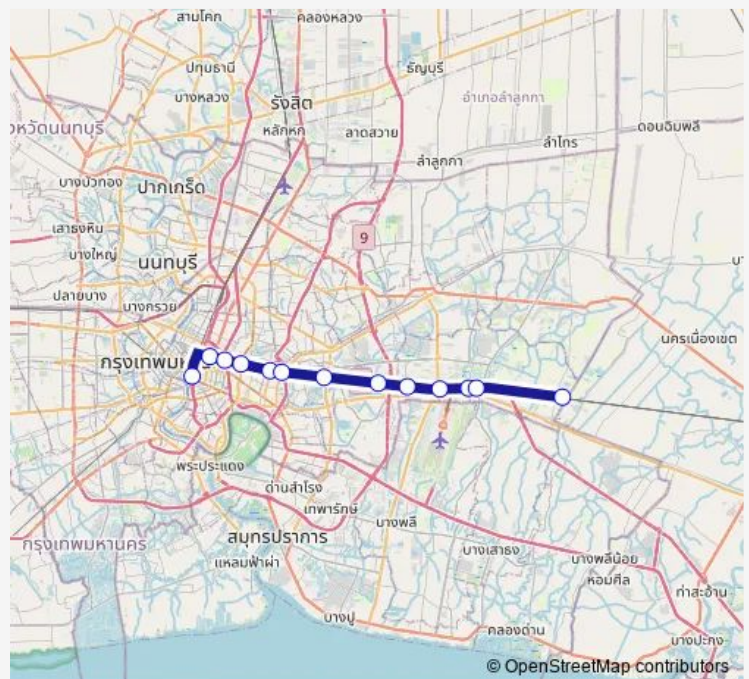

Friday

—

Saturday

06:55

Sunday

06:55

Route info

Direction: SRT กรุงเทพ; Srt Bangkok

Stops: 13

Trip Duration: 0 hour 24 min

285 Rail time schedules and route maps are available in an offline PDF at busmaps.com. Use the busmaps.com website to see live bus times, train schedule or subway schedule, and step-by-step directions for all public transit in Lat Krabang