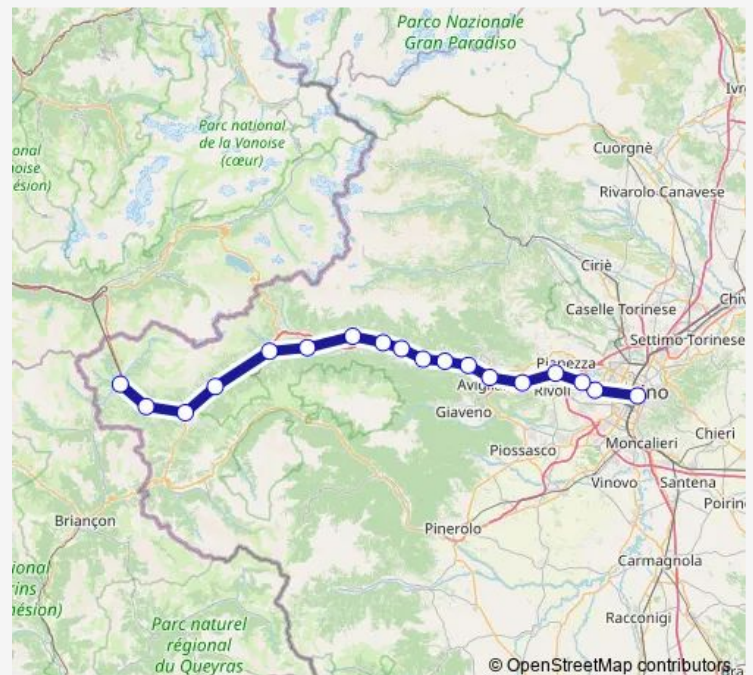

Monday 05:15-22:15

Tuesday 05:15-22:15

Wednesday 05:15-22:15

Thursday 05:15-22:15

Friday 05:15-22:15

Saturday 05:15-22:15

Sunday 05:15-22:15

Route info

Direction: Torino Porta Nuova F.S.

Stops: 18

Trip Duration: 1 hour 41 min

007349 Rail time schedules and route maps are available in an offline PDF at busmaps.com. Use the busmaps.com website to see live bus times, train schedule or subway schedule, and step-by-step directions for all public transit in Bardonecchia