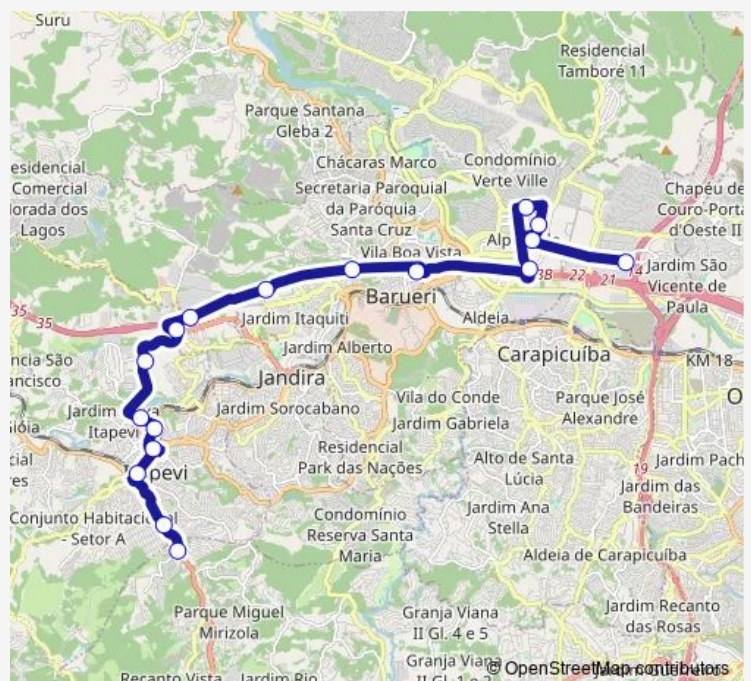

### Direction

Estrada Ribeirão, 152 — Alameda Inajá, 38-90

17 stops

[Open route schedule](#)

Estrada Ribeirão, 152

Rodovia Coronel PM Nelson Tranches, 2079-2517

Avenida Feres Nacif Chaluppe, 677

Rua Professor Dimarães Antônio Sandei

Avenida Presidente Tancredo de Almeida Neves, 14-82

Alameda Rio Negro, 84-142

Alameda Mamoré, 429

Alameda Amazonas, 363-365

Alameda Araguaia, 1570-1650

Alameda Inajá, 38-90

### Route schedule

Estrada Ribeirão, 152 — Alameda Inajá, 38-90

Monday 04:57-08:35

Tuesday 04:57-08:35

Wednesday 04:57-08:35

Thursday 04:57-08:35

Friday 04:57-08:35

Saturday —

### Route info

Direction: Estrada Ribeirão, 152

Stops: 17

Trip Duration: 0 hour 54 min

821 — Barueri (Shopping Tambore) / Cotia (Jardim Rosemary)

**Direction**

Alameda Inajá, 38-90 — Estrada Ribeirão, 152

2 stops