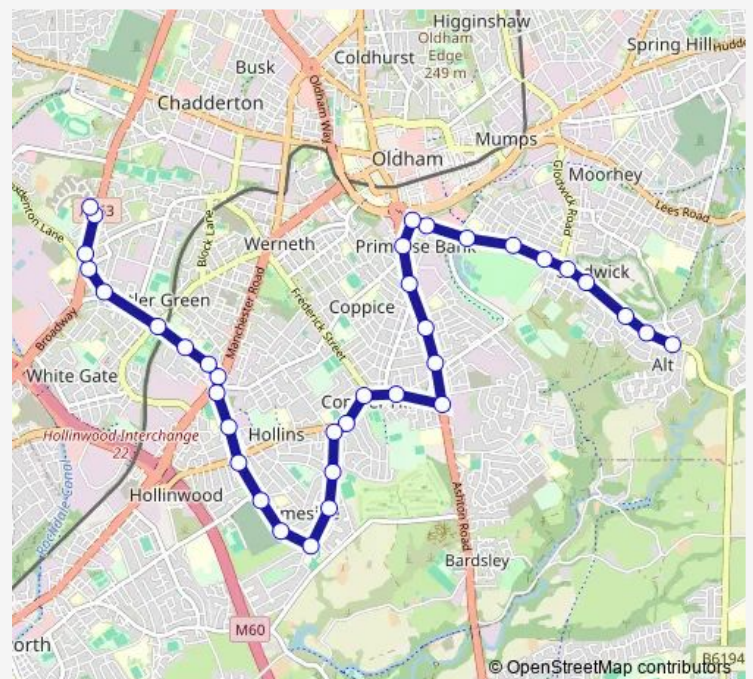

Thursday 07:34

Friday 07:34

Saturday —

Sunday —

Route info

Direction: Roundthorn Road

Stops: 36

Trip Duration: 0 hour 46 min

Albert Street

Derby Street

Railway Bridge

Whitegate Lane

The Sportsman

The Sportsman

Newman RC College

Turning Area

Tuesday 15:25

Wednesday 15:25

Thursday 15:25

Friday 15:25

Saturday —

Sunday —

Route info

Direction: Turning Area

Stops: 34

Trip Duration: 0 hour 42 min

Ashton Road

Woodstock Street

Hardy Street

Queens Road

Glodwick Road

Warren Lane