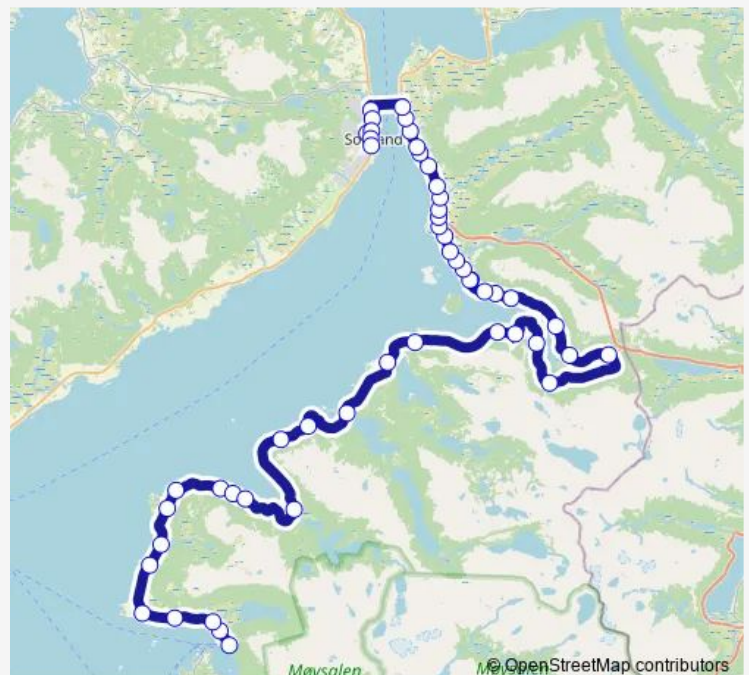

Wednesday 12:05

Thursday —

Friday 12:05

Saturday —

Sunday —

Route info

Direction: Ungdomshuset UL Frem

Stops: 14

Trip Duration: 0 hour 28 min

■ 821 — Sortland-Kaljord

Direction

Kaljord — Sortland bussterminal

51 stops

[Open route schedule](#)

Kaljord

Elverhøy

Route info

Direction: Kaljord

Stops: 51

Trip Duration: 1 hour 25 min

Hagen

Sigerfjord feriehus

Trones i

Sigerfjord skole