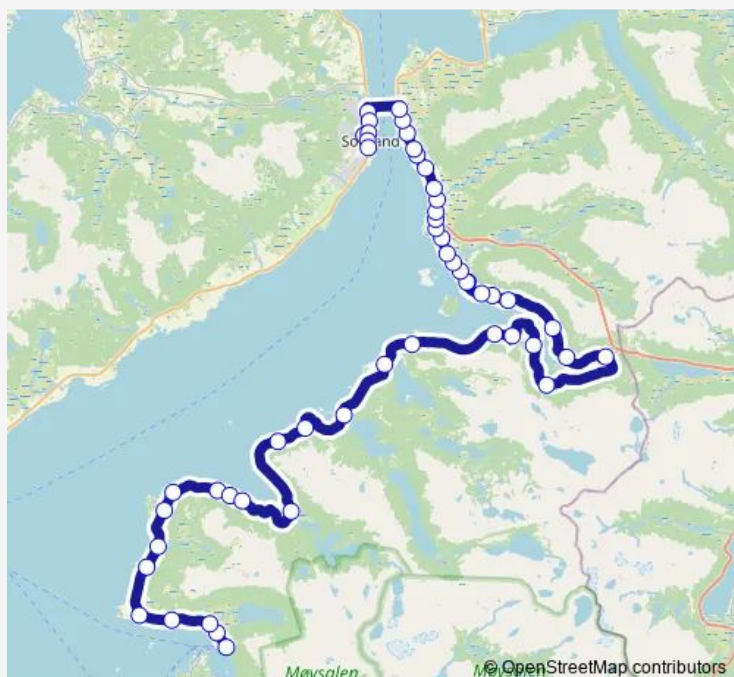

Wednesday 12:05

Thursday —

Friday 12:05

Saturday —

Sunday —

Route info

Direction: Ungdomshuset UL Frem

Stops: 14

Trip Duration: 0 hour 28 min

■ 821 — Sortland-Kaljord

Direction

Kaljord — Sortland bussterminal

51 stops

[Open route schedule](#)

Kaljord

Elverhøy

Route info

Direction: Kaljord

Stops: 51

Trip Duration: 1 hour 25 min

Hagen

Sigerfjord feriehus

Trones i

Sigerfjord skole