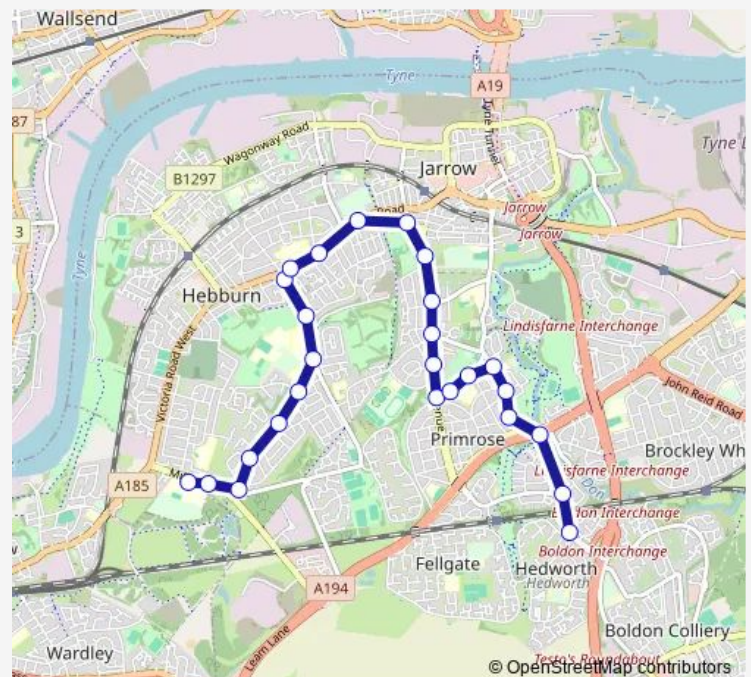

### Direction

St Joseph's Catholic Academy — Hedworth Lane

26 stops

[Open route schedule](#)

St Joseph's Catholic Academy

Mill Lane-Mill Tavern

Finchale Road-Monkton Lane

Finchale Road-Melrose Avenue

Valley View-Hylton Road

Primrose Terrace-Hospital

### Route schedule

St Joseph's Catholic Academy — Hedworth Lane

Monday 15:10

Tuesday 15:10

Wednesday 15:10

Thursday 15:10

Friday 15:10

Saturday —

### Route info

Direction: St Joseph's Catholic Academy

Stops: 26

Trip Duration: 0 hour 17 min

821 — St Josephs RC Academy - Hedworth

BusMaps

Primrose Terrace-Lambton Terrace

Primrose Terrace - Dilston Terrace