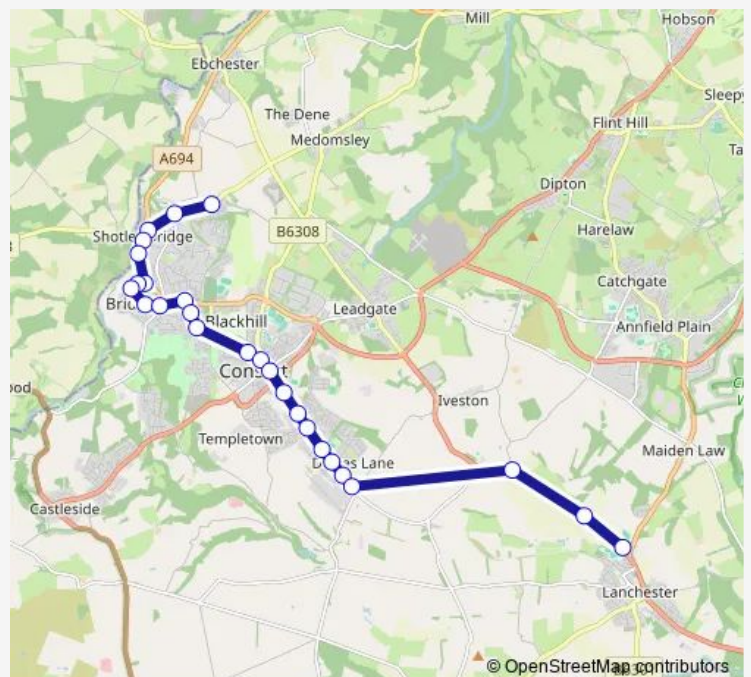

Bus 821 Shotley Bridge Elm Park - St Bede's Catholic School & Sixth Form College

[Go to website](#)

Direction

Elm Park — St Bede's School Grounds

26 stops

[Open route schedule](#)

- Elm Park
- Snows Green Road
- Catholic Church
- Kings Head
- The Slonks
- Hardys Corner
- Pleasant View
- Chaytor Road - Bottom
- Chaytor Road - Middle
- Pemberton Road
- St Andrews Church
- Celluware factory
- Rose and Crown PH
- Newmarket Street
- Consett Bus Station Stand J
- Station Road
- Mortons Garage
- Gloucester Road
- Aged Miners Homes
- Chapel
- Broadway

Route schedule

Elm Park — St Bede's School Grounds

Monday	08:00
Tuesday	08:00
Wednesday	08:00
Thursday	08:00
Friday	08:00
Saturday	—
Sunday	—

Route info

Direction: Elm Park

Stops: 26

Trip Duration: 0 hour 34 min

26 stops

[Open route schedule](#)

St Bede's School Grounds

Durham Road

Farm

Industrial Estate

Greenways

Broadway

Thursday 15:24

Friday 15:24

Saturday —

Sunday —

Route info

Direction: St Bede's School Grounds

Stops: 26

Trip Duration: 0 hour 30 min