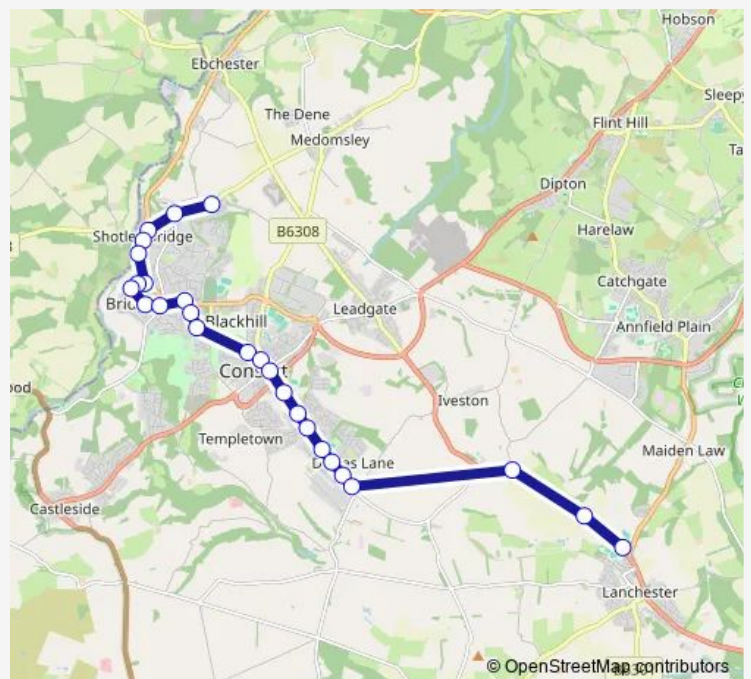

Bus 821 Shotley Bridge Elm Park - St Bede's Catholic School & Sixth Form College

[Go to website](#)

Direction

Elm Park — St Bede's School Grounds

26 stops

[Open route schedule](#)

- Elm Park
- Snows Green Road
- Catholic Church
- Kings Head
- The Slonks
- Hardys Corner
- Pleasant View
- Chaytor Road - Bottom
- Chaytor Road - Middle
- Pemberton Road
- St Andrews Church
- Celluware factory
- Rose and Crown PH
- Newmarket Street
- Consett Bus Station Stand J
- Station Road
- Mortons Garage
- Gloucester Road
- Aged Miners Homes
- Chapel
- Broadway

Route schedule

Elm Park — St Bede's School Grounds

Monday	08:00
Tuesday	08:00
Wednesday	08:00
Thursday	08:00
Friday	08:00
Saturday	—
Sunday	—

Route info

Direction: Elm Park

Stops: 26

Trip Duration: 0 hour 34 min

26 stops

[Open route schedule](#)

St Bede's School Grounds

Durham Road

Farm

Industrial Estate

Greenways

Broadway

Thursday 15:24

Friday 15:24

Saturday —

Sunday —

Route info

Direction: St Bede's School Grounds

Stops: 26

Trip Duration: 0 hour 30 min