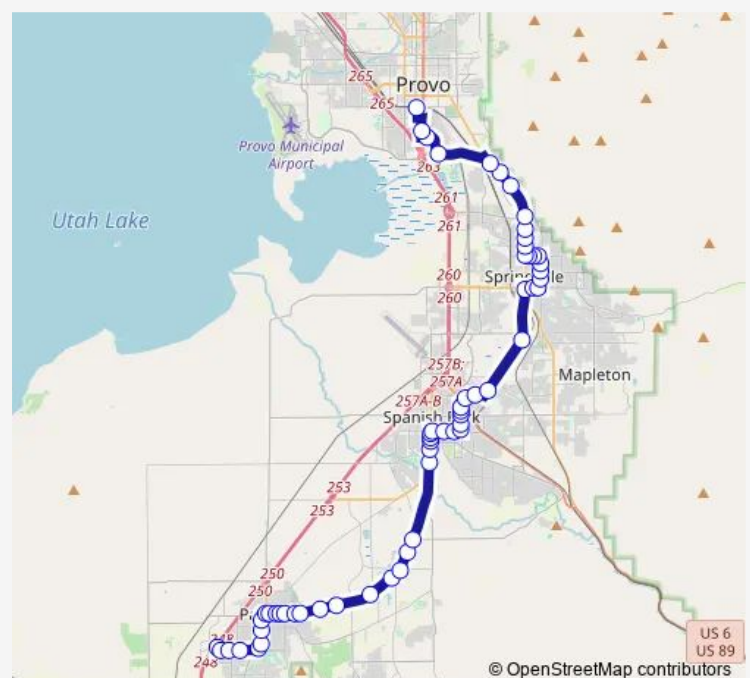

400 E @ 212 S

400 E @ 390 S

400 S @ 195 E

Route schedule

Provo Central Station (Bay C) — South Payson P+R (Bay A)

Monday 06:18-22:18

Tuesday 06:18-22:18

Wednesday 06:18-22:18

Thursday 06:18-22:18

Friday 06:18-22:18

Saturday 07:50-20:20

Sunday —

Route info

Direction: Provo Central Station (Bay C)

Stops: 60

Trip Duration: 0 hour 50 min

821 — South County/Provo Station

Main St @ 444 S

State Highway 51 @ 1796 S

State Highway 51 @ 1095 N

Express Way Lane @ 1211 E

Expressway Lane @ 945 E

800 E / 700 N (Sb)

800 E @ 595 N

Highway 198 @ 502 W

Highway 198 @ 1902 W

Highway 198 @ 2192 W

100 N @ 985 E

100 N @ 875 E

100 N @ 601 E

100 N @ 395 E

100 N @ 185 E