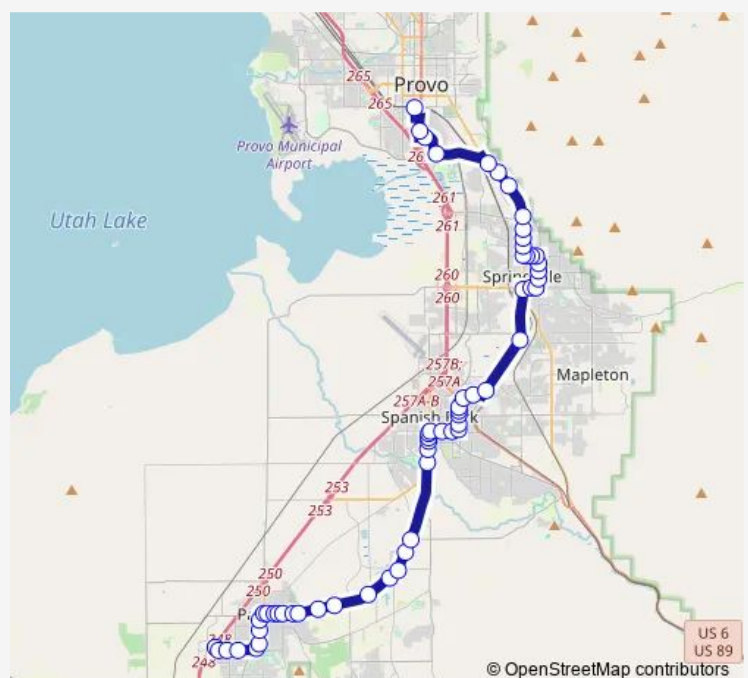

400 E @ 212 S

400 E @ 390 S

400 S @ 195 E

Route schedule

Provo Central Station (Bay C) — South Payson P+R (Bay A)

Monday 06:18-22:18

Tuesday 06:18-22:18

Wednesday 06:18-22:18

Thursday 06:18-22:18

Friday 06:18-22:18

Saturday 07:50-20:20

Sunday —

Route info

Direction: Provo Central Station (Bay C)

Stops: 60

Trip Duration: 0 hour 51 min

821 — South County/Provo Station

Main St @ 444 S

State Highway 51 @ 1796 S

State Highway 51 @ 1095 N

Express Way Lane @ 1211 E

Expressway Lane @ 945 E

800 E / 700 N (Sb)

800 E @ 595 N

Highway 198 @ 502 W

Highway 198 @ 1902 W

Highway 198 @ 2192 W

100 N @ 985 E

100 N @ 875 E

100 N @ 601 E

100 N @ 395 E

100 N @ 185 E