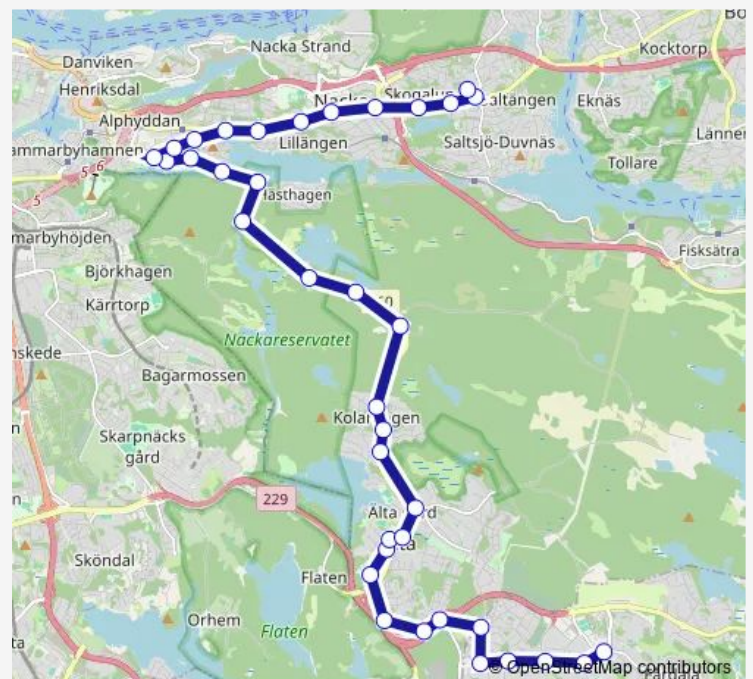

Thursday 06:08-21:15

Friday 06:08-21:15

Saturday 06:15-21:15

Sunday 06:15-21:15

Route info

Direction: Tyresö centrum

Stops: 37

Trip Duration: 0 hour 39 min