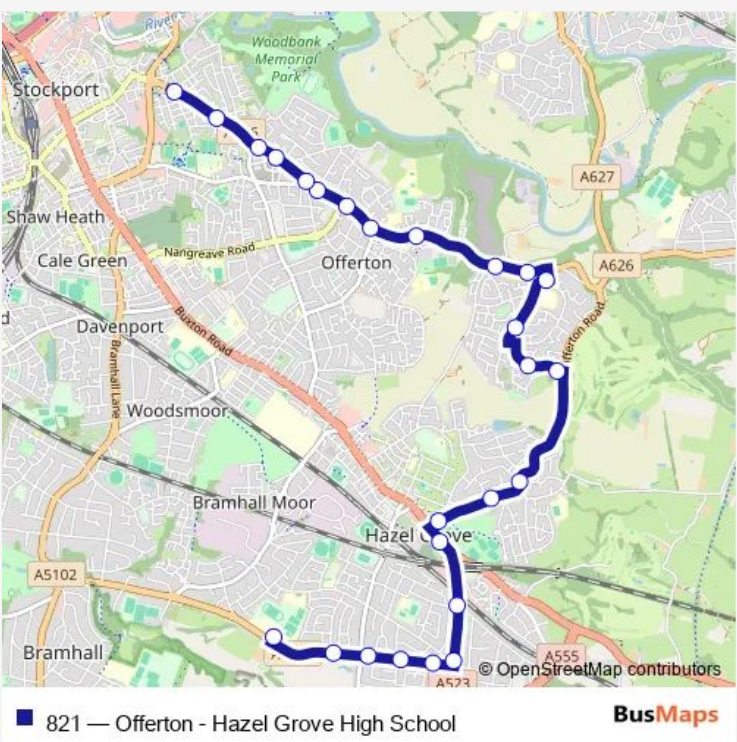

Bus 821 Hazel Grove High School - Offerton

[Go to website](#)

Direction
 Webb Lane — Hazel Grove High School
 27 stops
[Open route schedule](#)

- Webb Lane
- Henry Street
- Turncroft Lane
- Health Centre
- Strawberry Gardens
- Offerton Fold
- Offerton Fold
- The Fairway
- Lisburne Lane
- St John's Church
- Offerton Green
- Green Farm
- Shearwater Road
- The Harvester
- Peregrine Road
- Dunlin Close
- Torkington Road
- Avondale Road
- Hazelwood Road
- Torkington Road
- Rising Sun

Route schedule
 Webb Lane — Hazel Grove High School

Monday	07:40
Tuesday	07:40
Wednesday	07:40
Thursday	07:40
Friday	07:40
Saturday	—
Sunday	—

Route info
 Direction: Webb Lane
 Stops: 27
 Trip Duration: 0 hour 35 min

Chatsworth Road

Cavendish Road

Matlock Drive

Bowerfield Avenue

Arundel Avenue

Hazel Grove High School

Direction

Hazel Grove High School — Webb Lane

Thursday 15:30

Friday 14:45

Saturday —

Sunday —

Route info

Direction: Hazel Grove High School

Stops: 26

Trip Duration: 0 hour 26 min