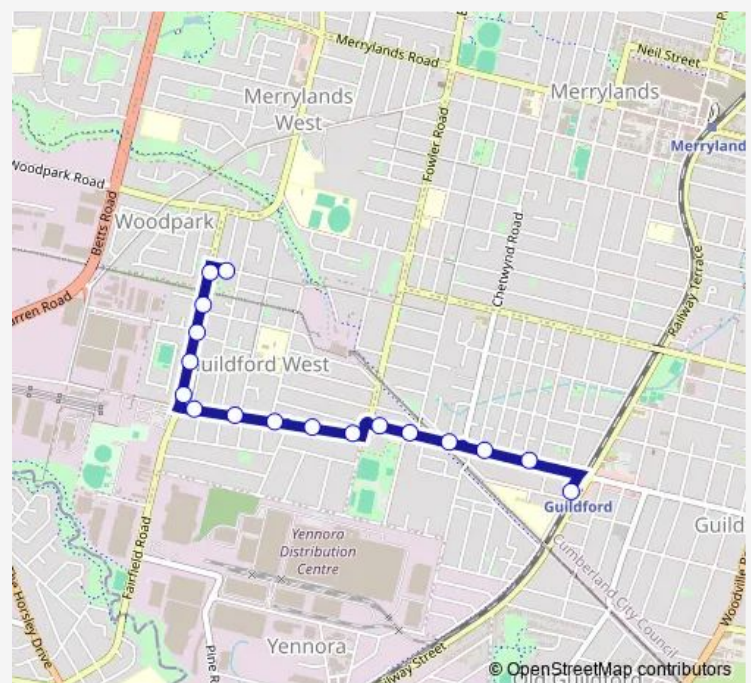

Wednesday 07:27-19:00

Thursday 07:27-19:00

Friday 07:27-19:00

Saturday —

Sunday —

Route info

Direction: Long St At Sammut St

Stops: 24

Trip Duration: 0 hour 18 min

821 — Guildford to Woodpark or Smithfield Industrial Area

Guildford Rd At Berwick St

Guildford Rd At The Esplanade

Guildford Station, Military Rd

Direction

Guildford Station, Military Rd — Fairfield Rd At Kerrie St

Fairfield Rd Opp Edward St

Fairfield Rd Opp Malouf St

Fairfield Rd At Winston Av

Fairfield Rd At Kerrie St

Route schedule

Guildford Station, Military Rd — Fairfield Rd At Kerrie St

Monday 15:45-19:07

Tuesday 15:45-19:07

Trip Duration: 0 hour 7 min

Direction

Albert Street Park, Albert St — Guildford Station, Military Rd

17 stops

[Open route schedule](#)

Albert Street Park, Albert St

Fairfield Rd Opp Sandra Street Park

Fairfield Rd Opp Winston Av