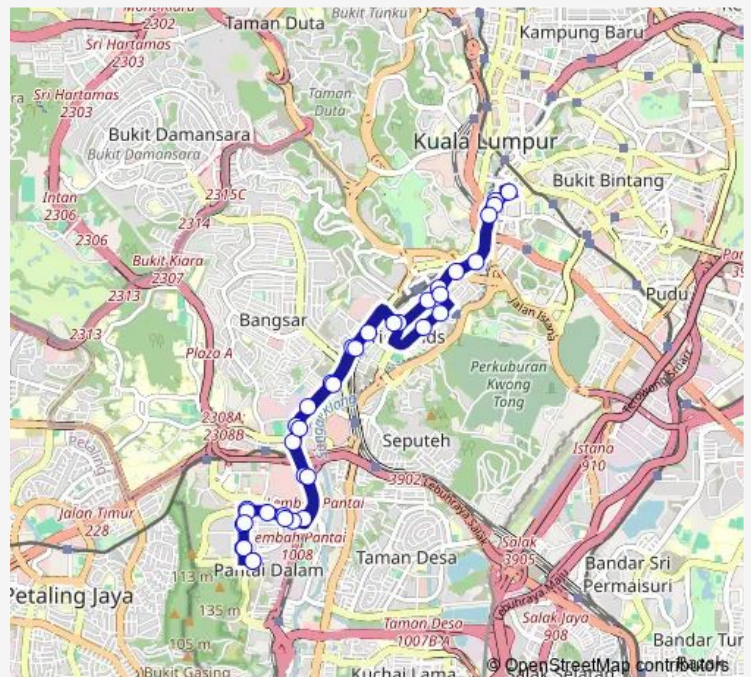

(M) KI110 Pasar Seni (Platform F1 - F2)

KI2144 TM Brickfields

KI2145 Hotel Prescott

Route schedule

KI1412 HAB Pantai Hillpark — KI1412 HAB Pantai Hillpark

Monday 05:30-23:30

Tuesday 05:30-23:30

Wednesday 05:30-23:30

Thursday 05:30-23:30

Friday 05:30-23:30

Saturday 05:30-21:00

Sunday 05:30-21:00

Route info

Direction: KI1412 HAB Pantai Hillpark

Stops: 37

Trip Duration: 0 hour 50 min