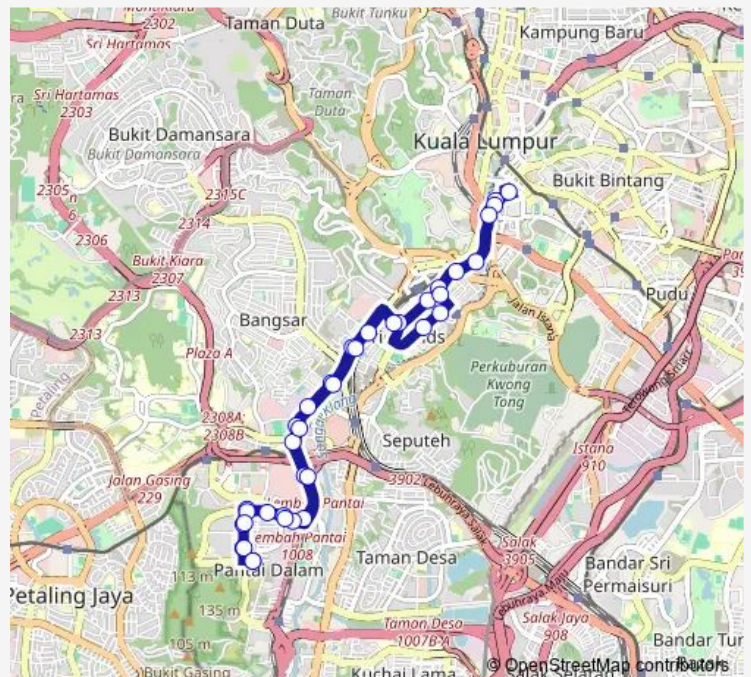

KI2145 Hotel Prescott

Route schedule

KI1412 HAB Pantai Hillpark — KI1412 HAB Pantai Hillpark

Monday 05:30-23:30

Tuesday 05:30-23:30

Wednesday 05:30-23:30

Thursday 05:30-23:30

Friday 05:30-23:30

Saturday 05:30-21:00

Sunday 05:30-21:00

Route info

Direction: KI1412 HAB Pantai Hillpark

Stops: 37

Trip Duration: 0 hour 42 min

821 — Pantai Hill Park ~ Hab Pasar Seni

KI1080 Brickfields