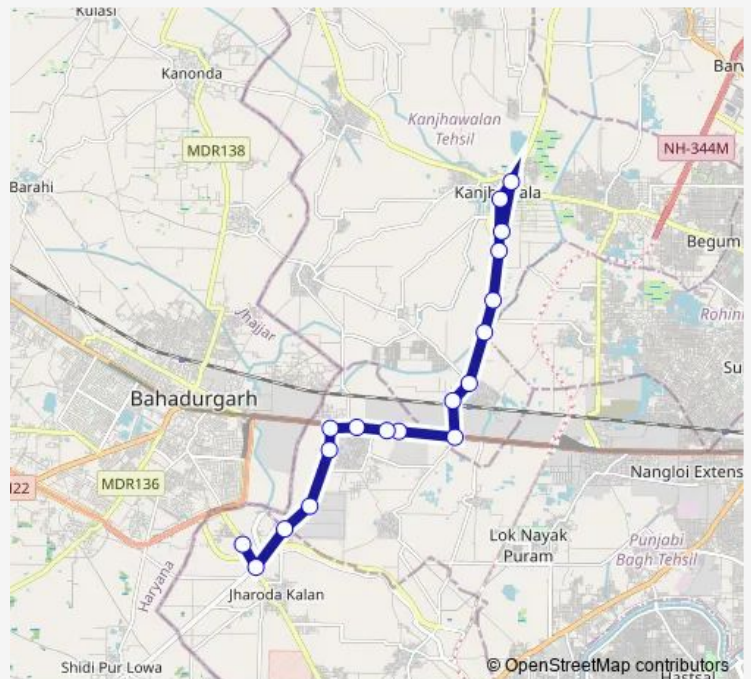

Route schedule

Kanjhawala Depot — Satyapuram Jharoda

Monday 18:44-23:58

Tuesday 18:44-23:58

Wednesday 18:44-23:58

Thursday 18:44-23:58

Friday 18:44-23:58

Saturday 18:44-23:58

Sunday 18:44-23:58

Route info

Direction: Kanjhawala Depot

Stops: 18

Trip Duration: 0 hour 57 min

825lstlup

BusMaps

8251stlup Bus time schedules and route maps are available in an offline PDF at busmaps.com. Use the busmaps.com website to see live bus times, train schedule or subway schedule, and step-by-step directions for all public transit in New Delhi