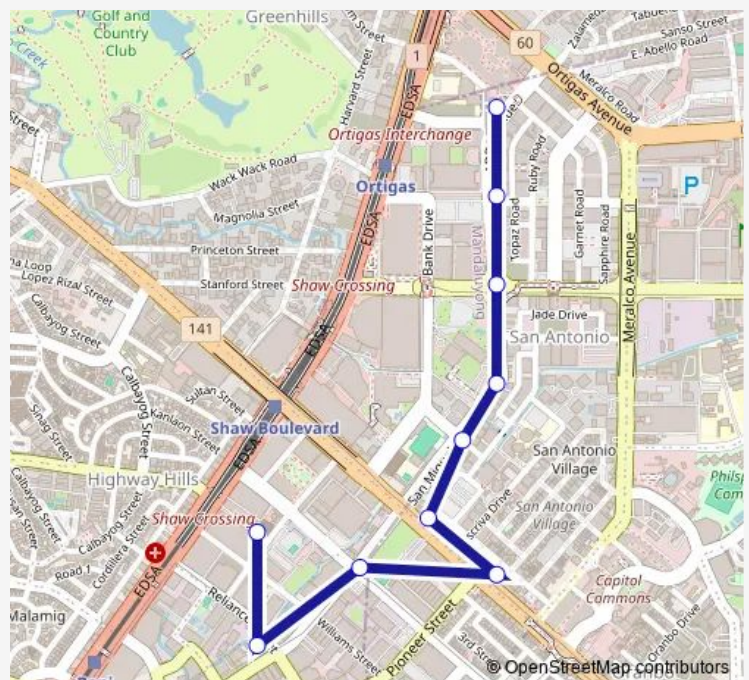

ADB Ave, Pasig City, Manila

San Miguel Ave / Doña Julia Vargas Ave Intersection,
Pasig City, Manila

San Miguel Ave, Pasig City, Manila

San Miguel Ave, Pasig City, Manila

Shaw Blvd, Shaw Blvd, Manila

Shaw College, Shaw Blvd, Manila

Sheridan / United Street, Mandaluyong City, Manila

Reliance St, Mandaluyong City, Manila

Mayflower, Mandaluyong City, Manila

Route schedule

ADB Ave / Garnet Rd Intersection, Pasig City, Manila —
Mayflower, Mandaluyong City, Manila

Monday	00:00
Tuesday	00:00
Wednesday	00:00
Thursday	00:00
Friday	00:00
Saturday	00:00
Sunday	00:00

Route info

Direction: ADB Ave / Garnet Rd Intersection, Pasig City,
Manila

Stops: 10

Trip Duration: 0 hour 13 min

■ Shaw Blvd - Ortigas

Direction

Mayflower, Mandaluyong City, Manila — ADB Ave / Garnet Rd Intersection, Pasig City, Manila

12 stops

[Open route schedule](#)

Mayflower, Mandaluyong City, Manila

Reliance St, Mandaluyong City, Manila