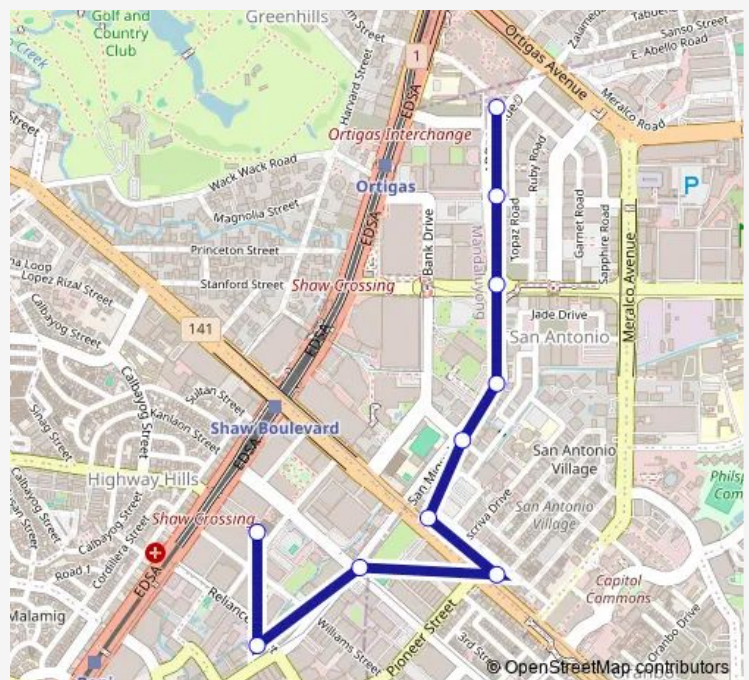

ADB Ave, Pasig City, Manila

San Miguel Ave / Doña Julia Vargas Ave Intersection,
Pasig City, Manila

San Miguel Ave, Pasig City, Manila

San Miguel Ave, Pasig City, Manila

Shaw Blvd, Shaw Blvd, Manila

Shaw College, Shaw Blvd, Manila

Sheridan / United Street, Mandaluyong City, Manila

Reliance St, Mandaluyong City, Manila

Mayflower, Mandaluyong City, Manila

Route schedule

ADB Ave / Garnet Rd Intersection, Pasig City, Manila —
Mayflower, Mandaluyong City, Manila

Monday	00:00
Tuesday	00:00
Wednesday	00:00
Thursday	00:00
Friday	00:00
Saturday	00:00
Sunday	00:00

Route info

Direction: ADB Ave / Garnet Rd Intersection, Pasig City,
Manila

Stops: 10

Trip Duration: 0 hour 13 min

■ Shaw Blvd - Ortigas

Direction

Mayflower, Mandaluyong City, Manila — ADB Ave / Garnet Rd Intersection, Pasig City, Manila

12 stops

[Open route schedule](#)

Mayflower, Mandaluyong City, Manila

Reliance St, Mandaluyong City, Manila