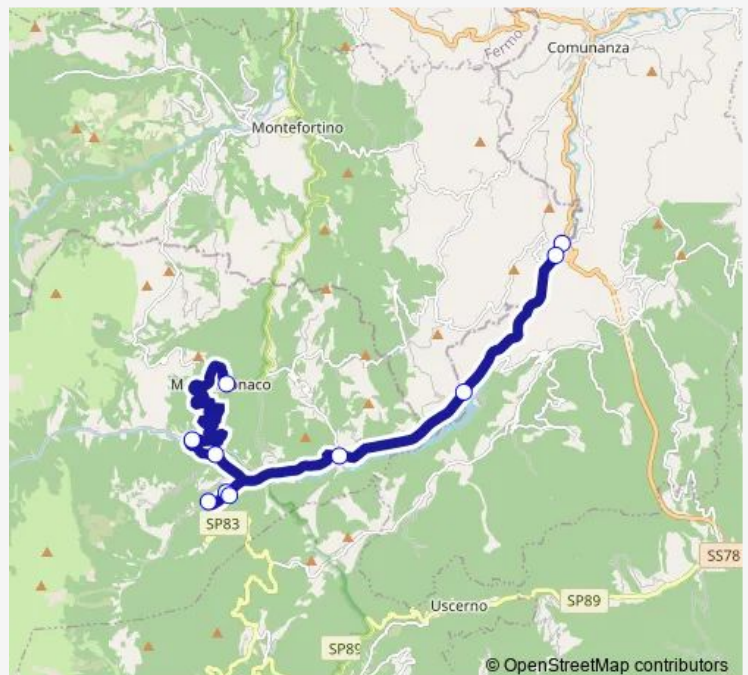

SAN Giorgio ALL'Isola

Rascio

Bivio Vallegrascia

Rascio

Bivio Montemonaco

Bivio Pignotti

Montemonaco

## Route schedule

Ponte Aso — Montemonaco

Monday 14:15-14:40

Tuesday 14:15-14:40

Wednesday 14:15-14:40

Thursday 14:15-14:40

Friday 14:15-14:40

Saturday 14:15-14:40

## Route info

Direction: Ponte Aso

Stops: 10

Trip Duration: 0 hour 20 min

■ Ponte ASO-SAN Giorgio ALL'Isola-Montemonaco

**BusMaps**

Bus time schedules and route maps are available in an offline PDF at [busmaps.com](https://busmaps.com). Use the [busmaps.com](https://busmaps.com) website to see live bus times, train schedule or subway schedule, and step-by-step directions for all public transit in Montemonaco