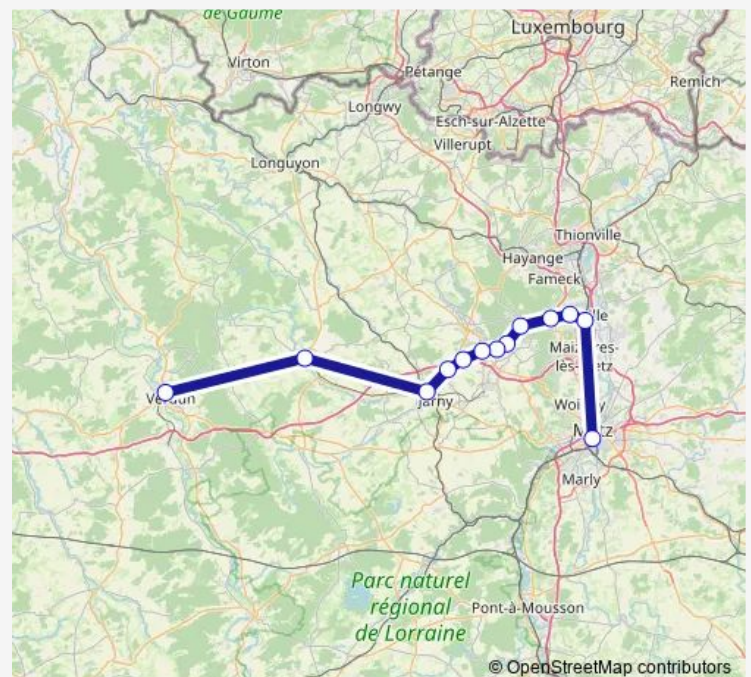

### Direction

Conflans - Jarny — Hagondange Ballastière

10 stops

[Open route schedule](#)

Conflans - Jarny

Hatriz Centre

Valleroy - Moineville

Aboué Centre

Homécourt

Joeuf

Moyeuvre-Grande

Rombas - Clouange

Gandrange - Amnéville

Hagondange Ballastière

### Route schedule

Conflans - Jarny — Hagondange Ballastière

Monday 05:11-08:13

Tuesday 05:11-08:13

Wednesday 05:11-08:13

Thursday 05:11-08:13

Friday 05:11-08:13

Saturday —

### Route info

Direction: Conflans - Jarny

Stops: 10

Trip Duration: 0 hour 55 min

**Direction**

Verdun — Metz Ville

9 stops

[Open route schedule](#)