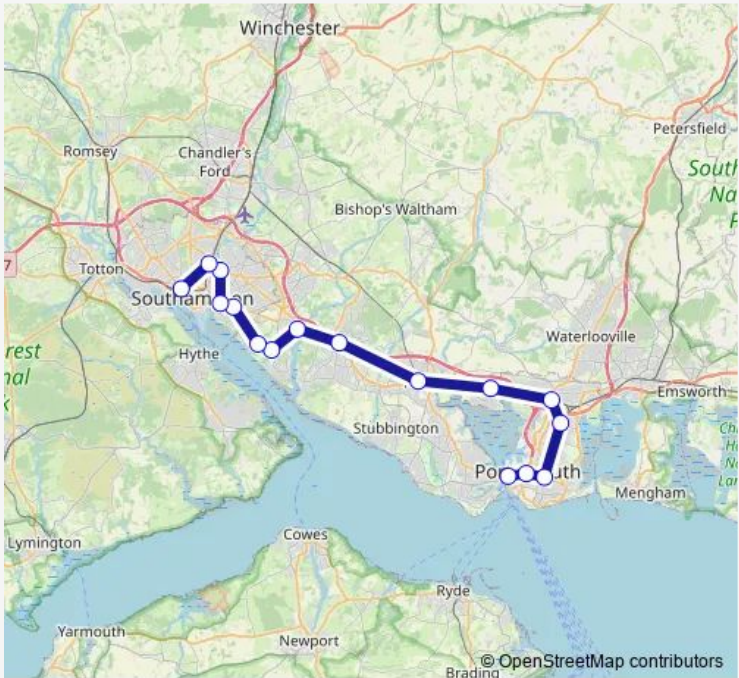

Rail Sw:Pmh->Sou SW train service from PMH to Sou

[Go to website](#)

Direction
 Portsmouth Harbour — Southampton Central
 16 stops
[Open route schedule](#)

- Portsmouth Harbour
- Portsmouth & Southsea
- Fratton
- Hilsea
- Cosham
- Portchester
- Fareham
- Swanwick
- Bursledon
- Hamble
- Netley
- Sholing
- Woolston
- Bitterne
- St Denys
- Southampton Central

Route schedule
 Portsmouth Harbour — Southampton Central

Monday	07:35-22:33
Tuesday	07:35-22:33
Wednesday	07:35-22:33
Thursday	07:35-22:33
Friday	07:35-22:33
Saturday	17:33-22:33
Sunday	06:37

Route info
 Direction: Portsmouth Harbour
 Stops: 16
 Trip Duration: 1 hour 3 min

■ Sw:Pmh->Sou — SW train service from PMH to Sou **BusMaps**

Direction

Portsmouth Harbour — Southampton Central

10 stops

[Open route schedule](#)

Portsmouth Harbour

Portsmouth & Southsea

Fratton

Cosham

Fareham

Botley

Eastleigh

Southampton Airport Parkway

St Denys

Southampton Central

Route schedule